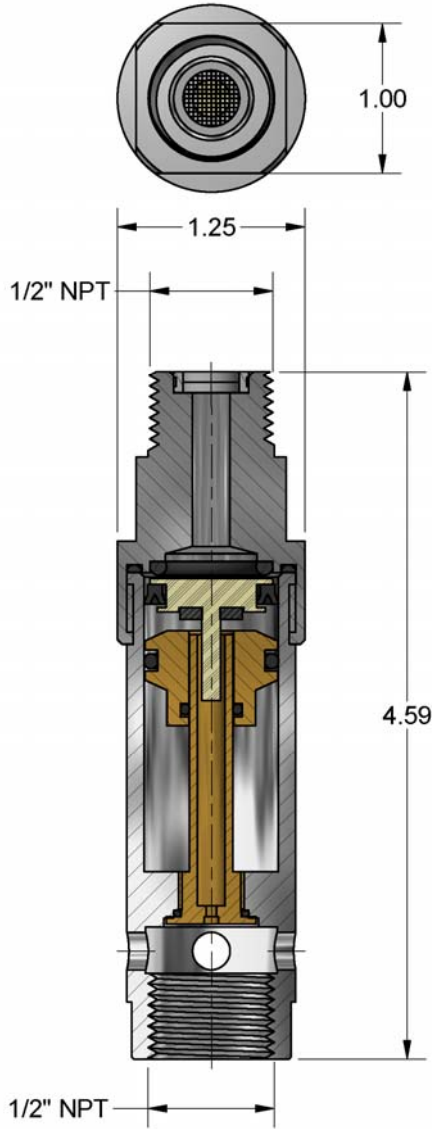

### 4402 Trap Primer (Pressure Drop Activated)

Project	Engineer	Mechanical
---------	----------	------------

**Regularly Furnished:** Bronze trap primer valve with vacuum breaker.

Style / Pipe Size		•
Brass 1/2"		
No Lead Brass 1/2"		

Connection		
Type	Designation	•
Threaded	1/2" IPS Inlet x 3/8" IPS Outlets (4)	

Suffix Options		
Suffix	Description	•
-DU	Distribution Unit	
-102	Chrome Plated	