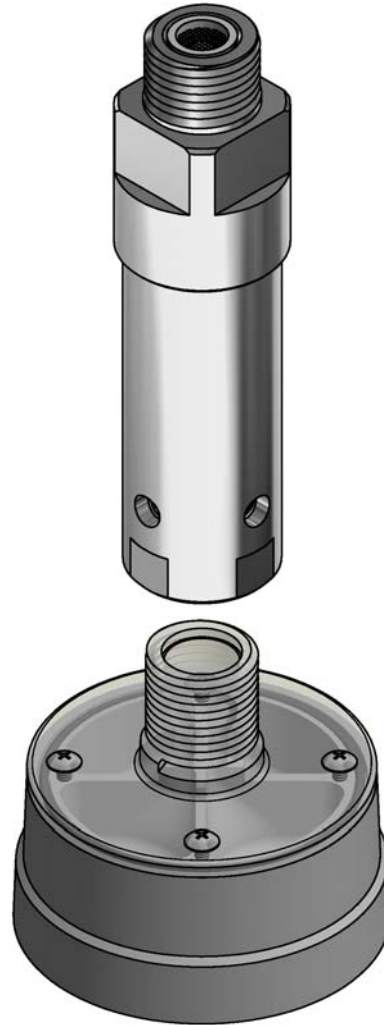

### 4402 Trap Primer (Pressure Drop Activated)

Project	Engineer	Mechanical
---------	----------	------------

**Regularly Furnished:** Bronze trap primer valve with vacuum breaker.

Style / Pipe Size		•
Brass 1/2"		
No Lead Brass 1/2"		

Connection		
Type	Designation	•
Threaded	1/2" IPS Inlet x 3/8" IPS Outlets (4)	

Suffix Options		
Suffix	Description	•
-DU	Distribution Unit	
-102	Chrome Plated	