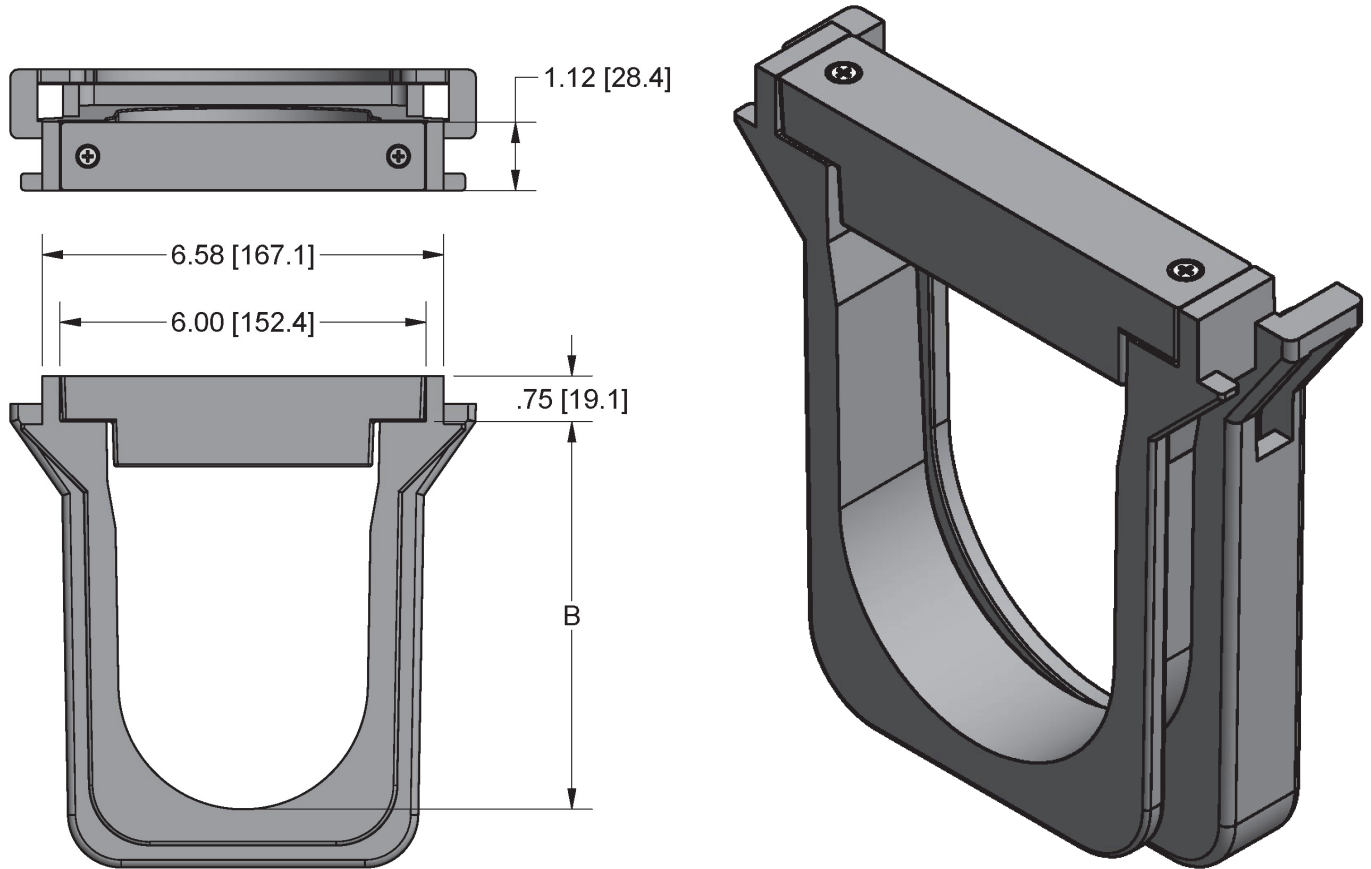

WT-900-RC 6" Wide HDPE Modular Trench Drainage System — **Hydro—Track**

Regularly Furnished: 6" wide High density polyethylene modular trench drain radius coupling with 4" wide throat, radius bottom, interlocking ends, lock down screws and blank plastic grate inserts. Standard Lt. Gray to match channel sections. Each radius coupling allows up to 3° deflection for

Catalog Number	Dimensions In (mm)	•
	B	
WT-097RC	6.350 (161)	
WT-100RC	7.358 (187)	
WT-103RC	8.366 (212)	
WT-106RC	9.374 (238)	