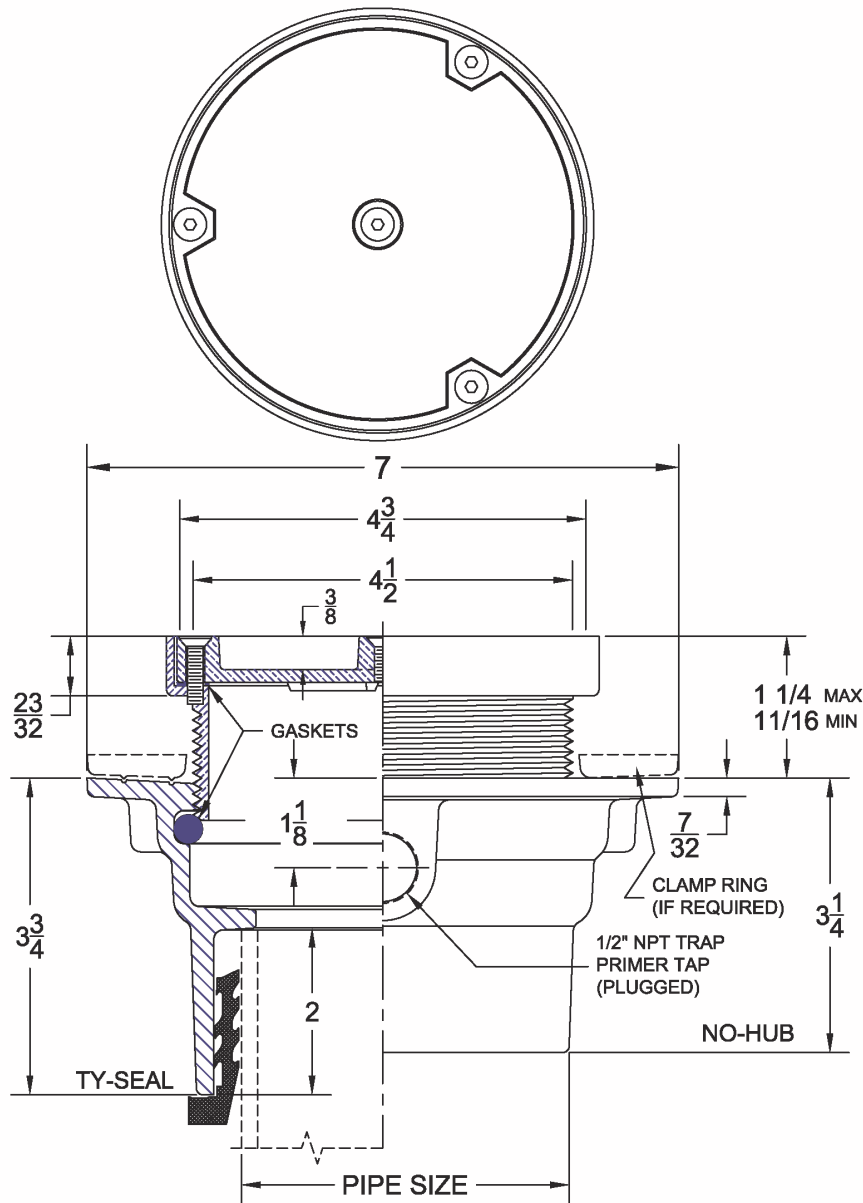

**8050-UR** Adjustable Floor & Grade Cleanout w/ Round Top Recessed for Terrazzo

Project	Engineer	Mechanical
---------	----------	------------

*\*Dimensions vary from illustration*

<b>8050-UR</b>	<b>-1</b> Cast Iron Body with Satin Finish Nickel Bronze Top
•	

Suffix Options		
Suffix	Description	•
-VP	Vandal Proof Top Assembly	
-26	Clamping Collar	
-39	Galvanized Cast Iron	
-83	Special Marking	

**Regularly Furnished:** Epoxy coated cast iron cleanout with threaded, adjustable housing, flanged ferrule & gasketed cover recessed for terrazzo.

Outlet Variations		
Type	Designation	•
No-Hub	2NH,3NH,4NH	
Push On Gasket	2TY,3TY,4TY	