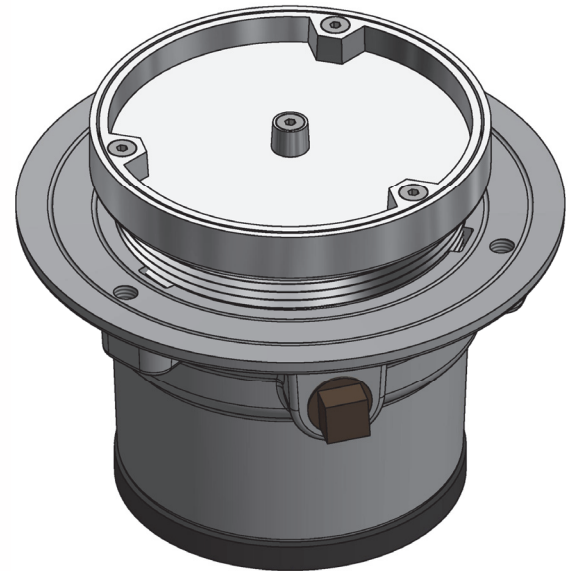

**8050-UR** Adjustable Floor & Grade Cleanout w/ Round Top Recessed for Terrazzo

Project	Engineer	Mechanical
---------	----------	------------

*\*Dimensions vary from illustration*

<b>8050-UR</b>	<b>-1</b> Cast Iron Body with Satin Finish Nickel Bronze Top
•	

Suffix Options		
Suffix	Description	•
-VP	Vandal Proof Top Assembly	
-26	Clamping Collar	
-39	Galvanized Cast Iron	
-83	Special Marking	

**Regularly Furnished:** Epoxy coated cast iron cleanout with threaded, adjustable housing, flanged ferrule & gasketed cover recessed for terrazzo.