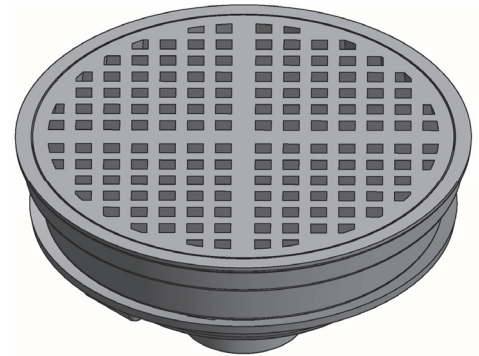

1300SS Floor Drain w/ Fixed Top

Regularly Furnished: Cast 304 stainless steel round industrial floor drain with flashing clamp, heavy duty loose set square hole pattern grate and bottom outlet.

Catalog No.—Top Style / Size	•
1300SS	

Project	
Engineer	
Mechanical	

Outlet Options		
Suffix	Description	•
-BW	Butt-Weld Sch.10 (2BW, 3BW, 4BW)	
-NH	No-Hub (2NH, 3NH, 4NH)	

Suffix Options		
Suffix	Description	•
-SA	Stabilizer Anchor Clips	
-TSD	Trap Seal Device	
-VP	Vandal Proof (Secured Grate)	
-6	1/2" NPT Trap Primer Connection	
-18	Solid Cover	
-27	Sediment Basket	
-31	Backwater Valve	
-33	Closure Plug (Plastic)	
-316	316 Stainless Steel	

Funnel Options		
Suffix	Description	•
-EF4	4" Diameter Funnel (4" High)	
-EF6	6" Diameter Funnel (4" High)	
-EG8	3-1/2 x 8-1/4 Elongated Funnel (3-1/2" High)	