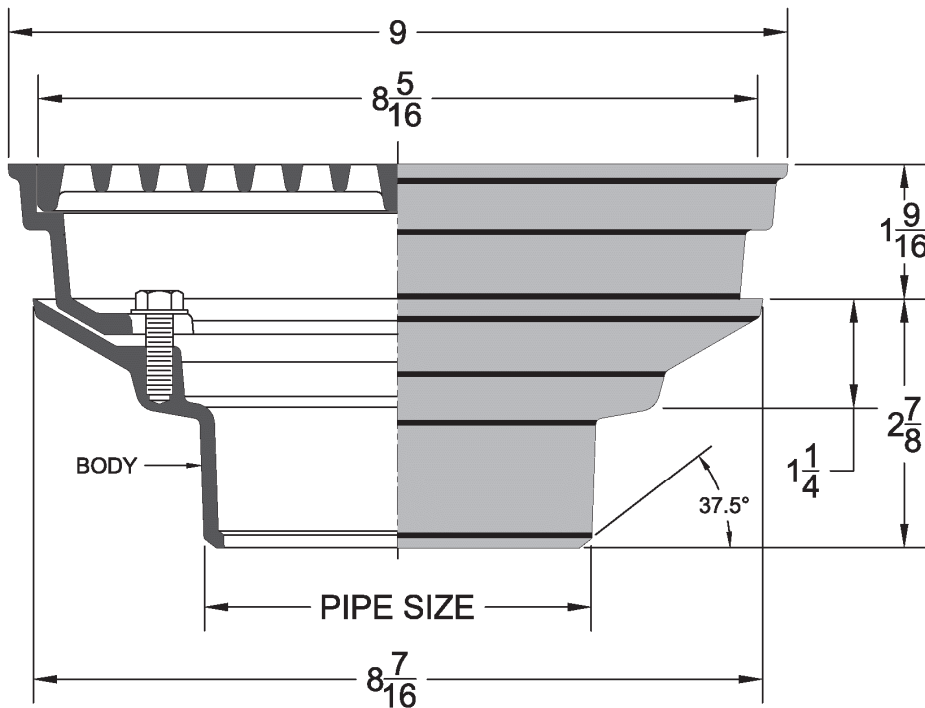

1300SS Floor Drain w/ Fixed Top

Regularly Furnished: Cast 304 stainless steel round industrial floor drain with flashing clamp, heavy duty loose set square hole pattern grate and bottom outlet.

Catalog No.—Top Style / Size	•
1300SS	

Project	
Engineer	
Mechanical	

Outlet Options		
Suffix	Description	•
-BW	Butt-Weld Sch.10 (2BW, 3BW, 4BW)	
-NH	No-Hub (2NH, 3NH, 4NH)	

Suffix Options		
Suffix	Description	•
-SA	Stabilizer Anchor Clips	
-TSD	Trap Seal Device	
-VP	Vandal Proof (Secured Grate)	
-6	1/2" NPT Trap Primer Connection	
-18	Solid Cover	
-27	Sediment Basket	
-31	Backwater Valve	
-33	Closure Plug (Plastic)	
-316	316 Stainless Steel	

Funnel Options		
Suffix	Description	•
-EF4	4" Diameter Funnel (4" High)	
-EF6	6" Diameter Funnel (4" High)	
-EG8	3-1/2 x 8-1/4 Elongated Funnel (3-1/2" High)	