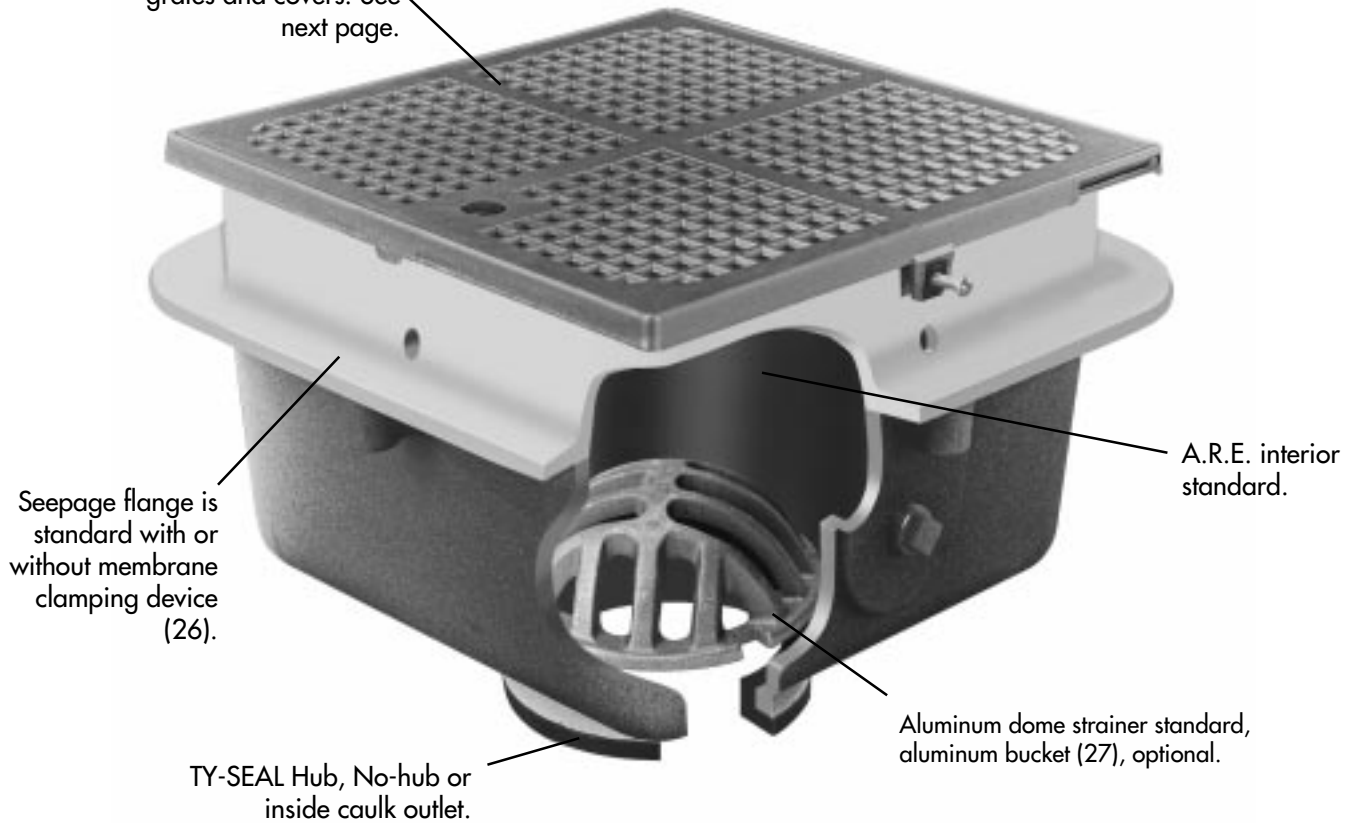

Features of Floor Sinks

WADE

Standard hinged top shown. For optional top grates and covers. See next page.

How To Order

To order a A.R.E. cast iron floor sink w/4" Ty-Seal outlet, nickel bronze top, clamping device and sediment bucket.

9144, TY, 1, 26, 27

SERIES NO. 4" SIZE TY-SEAL OUTLET NICKEL BRONZE TOP CLAMPING DEVICE SEDIMENT BUCKET

9110

8x8 Top w/6" sump

9140

12x12 Top w/8" sump