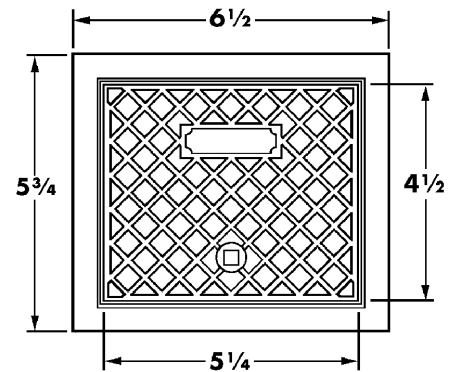

Ground Hydrants

WADE

8602 Non-freeze ground hydrant with 3/4" straight inlet connection, bronze casing, anti-siphon backflow preventer and chrome plated bronze box with scoriated hinged locking lid. Specify depth of bury.
 Example: For three-foot bury specify: 8602L3.

Cat. No.	Depth of Bury, Ft.	Wt. Lbs.
8602,L1	1	12
8602,L2	2	14
8602,L3	3	16
8602,L4	4	18
8602,L5	5	20
8602,L6	6	22
8602,L7	7	24