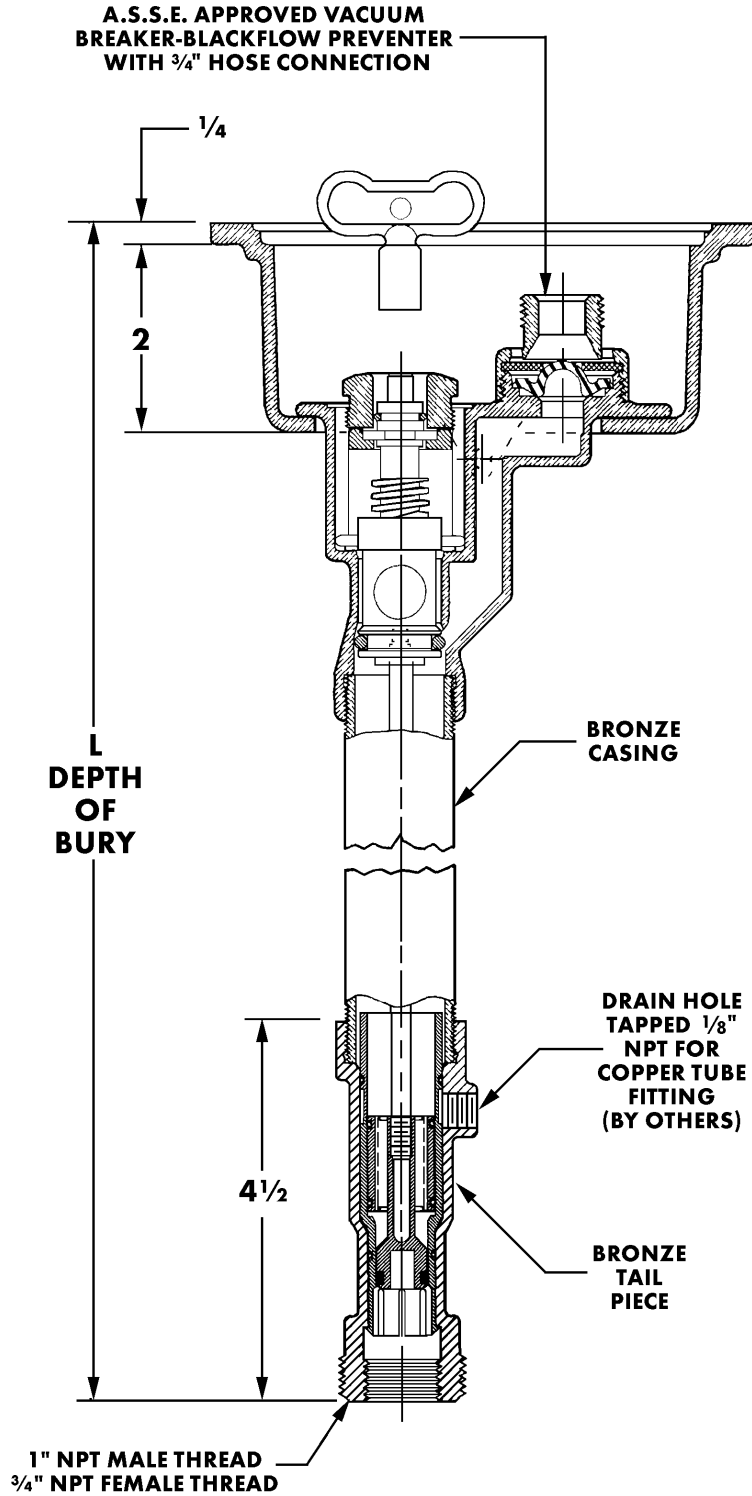

Ground Hydrants

WADE

8602 Non-freeze ground hydrant with 3/4" straight inlet connection, bronze casing, anti-siphon backflow preventer and chrome plated bronze box with scoriated hinged locking lid. Specify depth of bury.
 Example: For three-foot bury specify: 8602L3.

Cat. No.	Depth of Bury, Ft.	Wt. Lbs.
8602,L1	1	12
8602,L2	2	14
8602,L3	3	16
8602,L4	4	18
8602,L5	5	20
8602,L6	6	22
8602,L7	7	24