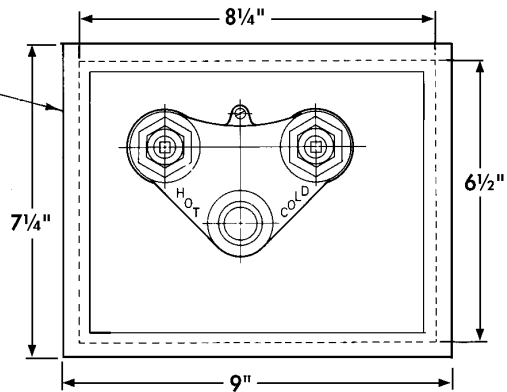

Multi-Temp Wall Hydrants

WADE

8606HC

$\frac{3}{4}$ " non-freeze multi-temperature wall hydrant with hot and cold water straight inlet connections, bronze head, bronze casing, and bronze box with hinged locking lid. Specify wall thickness.

Example: For 10" wall specify: 8606HC,L10.

KEY HANDLE

WALL OPENING
8 3/4" x 6 3/4"

Cat. No.	Hose Size	Wall "L" Dim., in.	Wt. Lbs.
8606, HC,L4	$\frac{3}{4}$ "	4	17
8606, HC,L_	$\frac{3}{4}$ "	6-8	18
8606HC,L_	$\frac{3}{4}$ "	10-12-14	20
8606,HC,L_	$\frac{3}{4}$ "	16-18	20
8606HC,L_	$\frac{3}{4}$ "	20-24	22

OPTIONS

Suffix	Description
89	Vacuum Breaker w/ 5" Deep Box (Adds 2-in. to wall thickness)