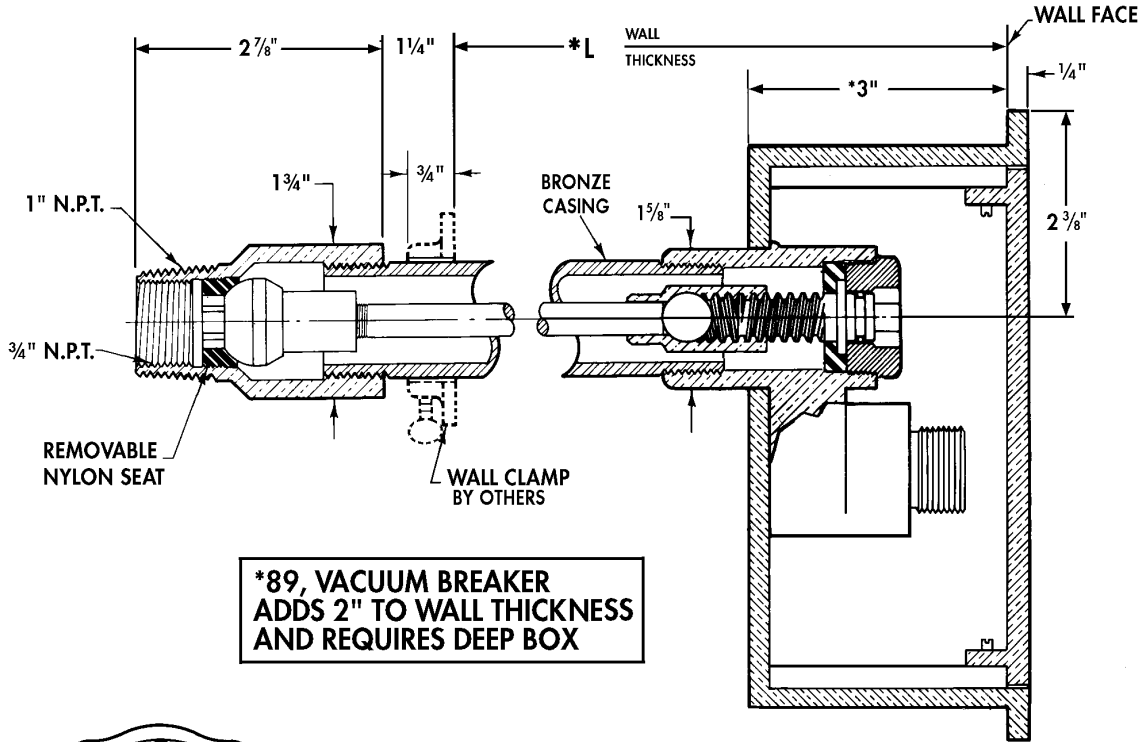

Multi-Temp Wall Hydrants

WADE

8606HC

$\frac{3}{4}$ " non-freeze multi-temperature wall hydrant with hot and cold water straight inlet connections, bronze head, bronze casing, and bronze box with hinged locking lid. Specify wall thickness.

Example: For 10" wall specify: 8606HC,L10.

KEY HANDLE

WALL OPENING
8 3/4" x 6 3/4"

Cat. No.	Hose Size	Wall "L" Dim., in.	Wt. Lbs.
8606, HC,L4	$\frac{3}{4}$ "	4	17
8606, HC,L_	$\frac{3}{4}$ "	6-8	18
8606HC,L_	$\frac{3}{4}$ "	10-12-14	20
8606,HC,L_	$\frac{3}{4}$ "	16-18	20
8606HC,L_	$\frac{3}{4}$ "	20-24	22

OPTIONS

Suffix	Description
89	Vacuum Breaker w/ 5" Deep Box (Adds 2-in. to wall thickness)