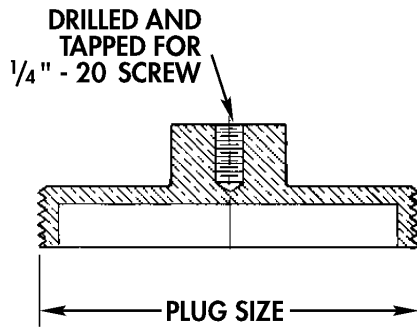

Cleanout Plugs

WADE

8590 (B orE) Threaded brass raised head, or countersunk plug drilled and tapped for 1/4" - 20 screw.

Cat. No.	Plug Size	Wt. Lbs.
<input type="checkbox"/> 8591 1/2	1 1/2	.25
<input type="checkbox"/> 8592	2	.25
<input type="checkbox"/> 8593	3	.50
<input type="checkbox"/> 8593 1/2	3 1/2	.50
<input type="checkbox"/> 8594	4	.75
<input type="checkbox"/> 8595	5	1.00
<input type="checkbox"/> 8596	6	2.00

PLUG TYPE

Suffix	Description
<input type="checkbox"/> B	Raised Head Brass Plug (Not Available 6")
<input type="checkbox"/> E	Countersunk Brass Plug