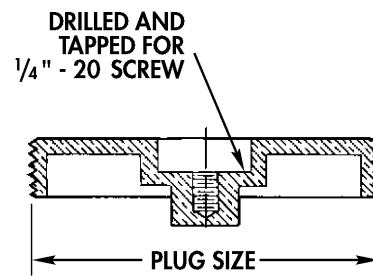

Cleanout Plugs

WADE

8590 (B orE) Threaded brass raised head, or countersunk plug drilled and tapped for 1/4" - 20 screw.

Cat. No.	Plug Size	Wt. Lbs.
<input type="checkbox"/> 8591 1/2	1 1/2	.25
<input type="checkbox"/> 8592	2	.25
<input type="checkbox"/> 8593	3	.50
<input type="checkbox"/> 8593 1/2	3 1/2	.50
<input type="checkbox"/> 8594	4	.75
<input type="checkbox"/> 8595	5	1.00
<input type="checkbox"/> 8596	6	2.00

PLUG TYPE

Suffix	Description
<input type="checkbox"/> B	Raised Head Brass Plug (Not Available 6")
<input type="checkbox"/> E	Countersunk Brass Plug