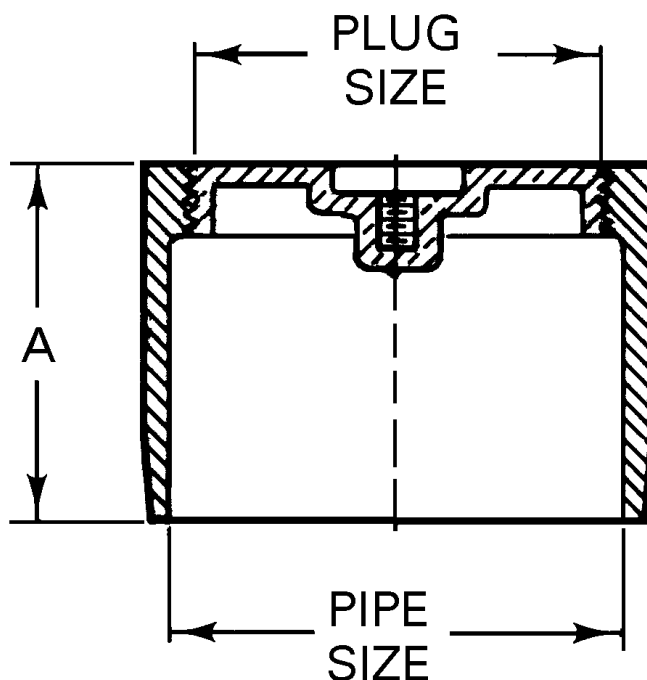

# Cleanout Ferrule w/ Plug

**WADE**

**8550 (B orE)** Cast Iron cleanout ferrule with spigot outlet and threaded brass raised head, or countersunk plug drilled and tapped for 1/4 - 20 screw.

Cat. No.	Pipe Size	A	Plug Size	Wt. Lbs.
8552	2	2 3/4	1 1/2	1.5
<b>8553</b>	<b>3</b>	<b>3</b>	<b>2 1/2</b>	<b>2.5</b>
8554	4	3 1/4	3 1/2	4
<b>8555</b>	<b>5</b>	<b>4 1/2</b>	<b>4</b>	<b>6</b>
8556	6	4 1/2	5	9

### PLUG TYPE

Suffix	Description
B .....	Raised Head Brass Plug
E .....	Countersunk Brass Plug