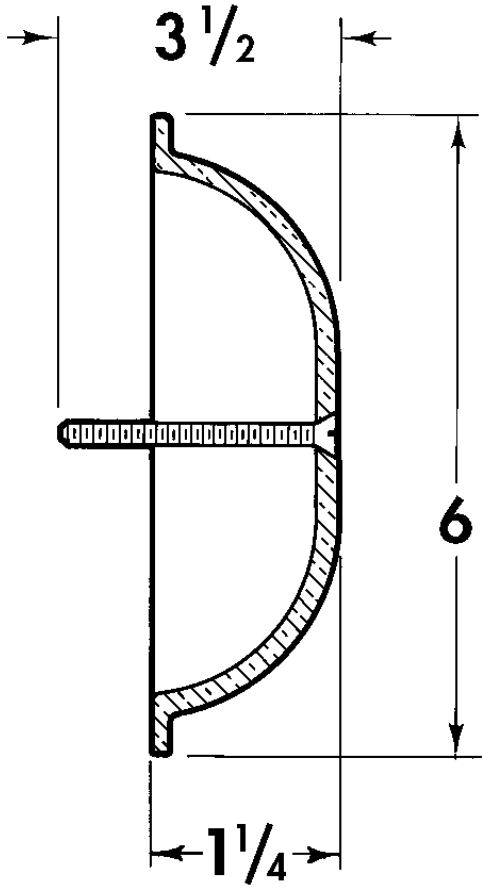

# Access Covers

**WADE**

**8480X** Round smooth finish nickel bronze dished access cover with 1/4 -20x3 1/2" long center screw.

Cat. No.	Wt. Lbs.
8480X6	4