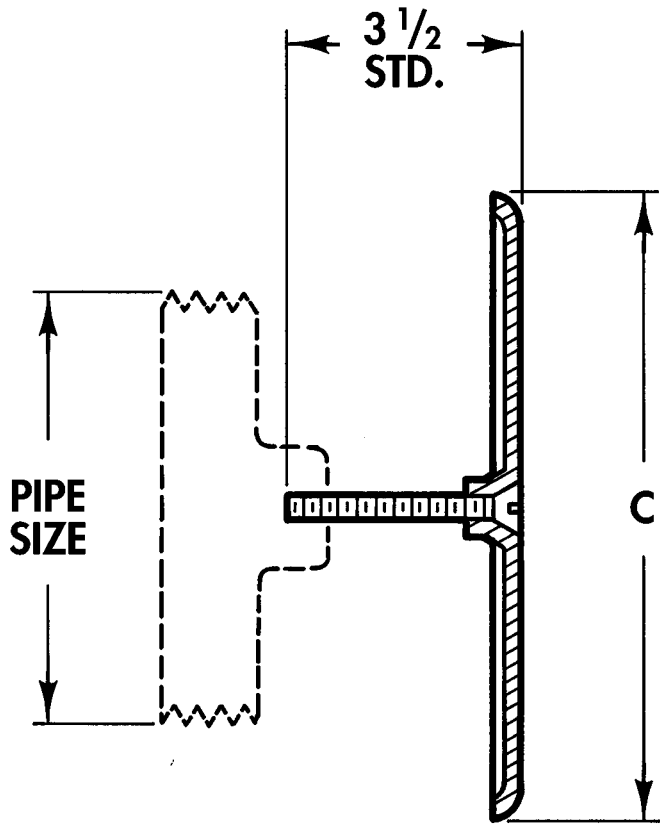

Wall Access Covers

8480R Round stainless steel access cover with 1/4-20x3 1/2 center screw.

Cat. No.	C	Plug Size	Wt. Lbs.
8480R6	6	1 1/2 to 3 1/2	1/2
8480R8	8	4, 5 and 6	3/4