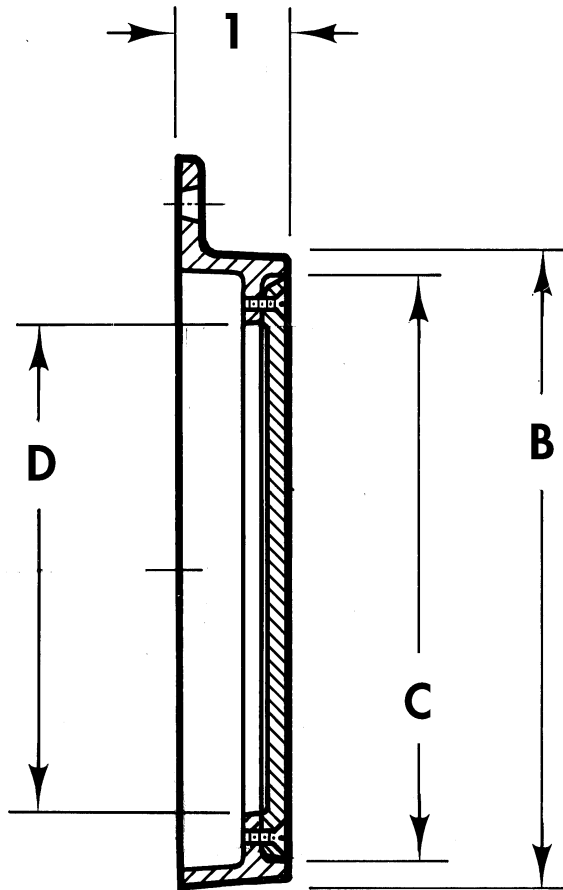

# Wall Access Covers

**WADE**

**8480C** Round smooth nickel bronze secured access cover with frame.

Cat. No.	B	C	D	Wt. lbs.
<input type="checkbox"/> 8480C6	6	5 1/2	4 1/2	3
<input type="checkbox"/> <b>8480C7</b>	<b>7 1/4</b>	<b>6 3/4</b>	<b>5 3/4</b>	<b>4</b>
<input type="checkbox"/> 8480C10	10	9 3/4	9	7

## OPTIONS

Suffix	Description
<input type="checkbox"/> 179	Security Screws