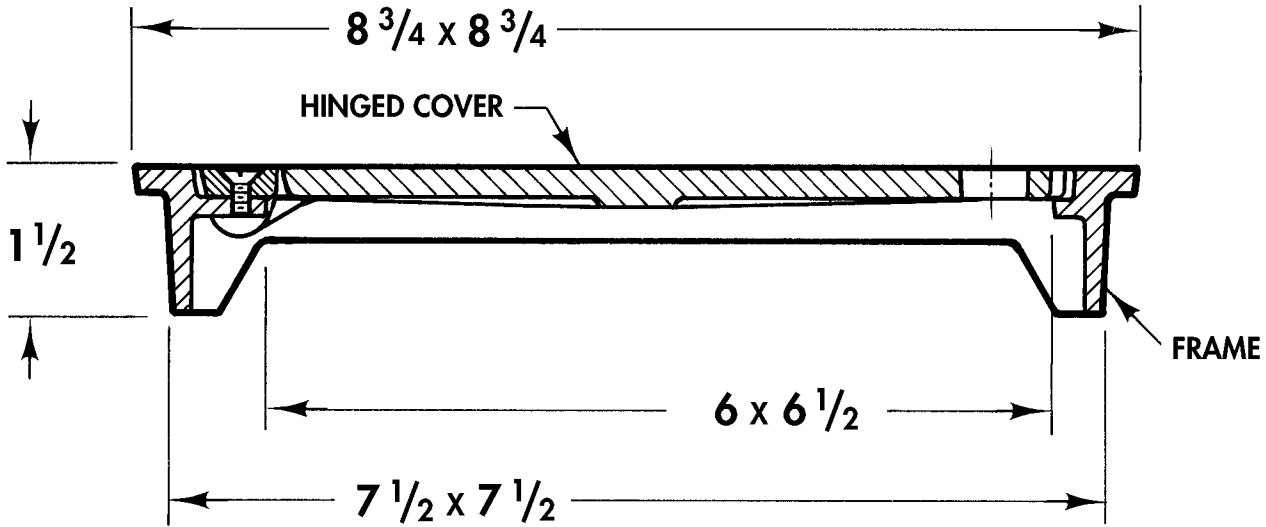

Wall Access Covers

8300SH Square 8 3/4 x 8 3/4" scoriated nickel bronze hinged secured cover and frame.

Cat. No.	Wt. Lbs.
8300SH8	7

OPTIONS

Suffix	Description
<input type="checkbox"/> 179	Security Screws