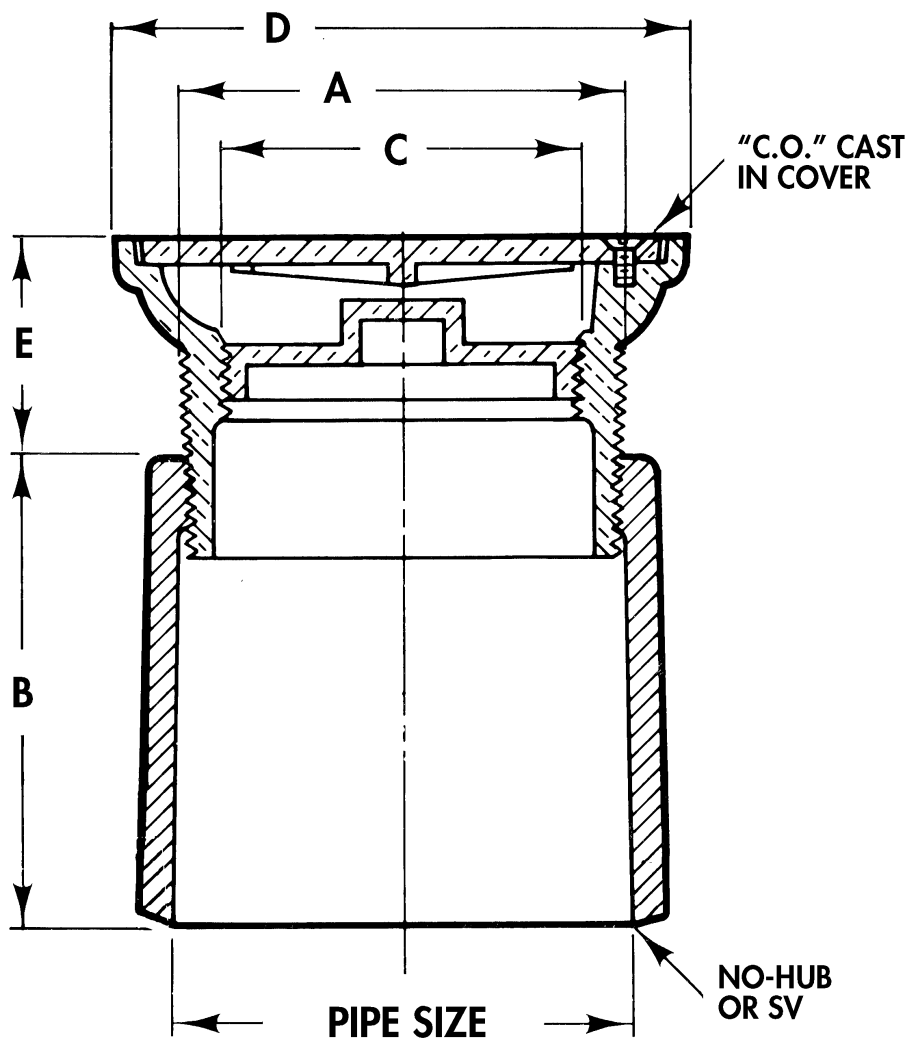

Floor Cleanouts

WADE

8130AF Cast iron spigot outlet floor cleanout with tapered brass plug, threaded adjustable nickel bronze top and round secured scoriated cover.
ANSI Load Class - Light Duty (under 2,000 lbs.)

OPTIONS

Suffix	Description
72	Carpet Marker Cover
179	Security Screws

Cat. No.	Pipe Size	Wt. Lbs.	A	B	C	D	E	
							Min.	Max.
8133AF	3	5	2 1/2	3	2	4 1/2	1 3/4	2 1/2
8134AF	4	8	3 1/2	3 1/4	3	5 1/4	1 3/8	2 1/8