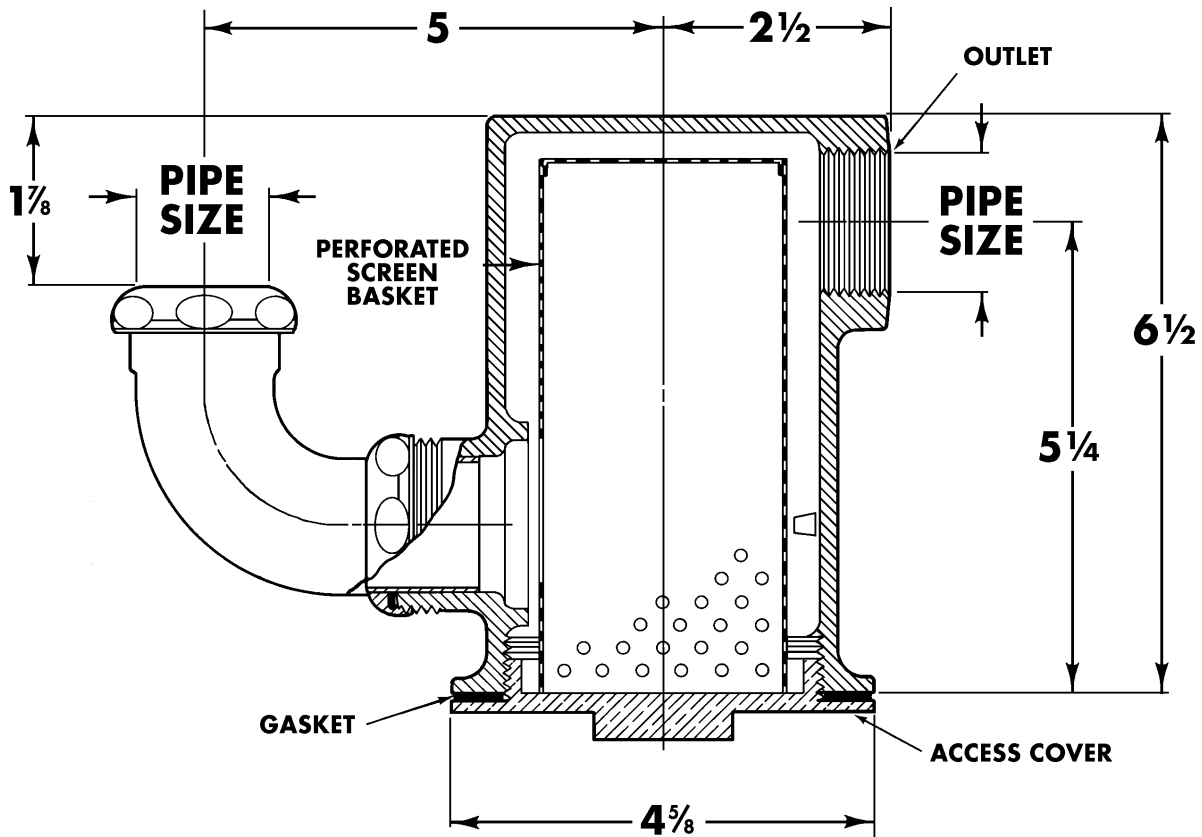

Hair & Solids Interceptors

WADE

5750 Side outlet cast iron hair and solids interceptor with removable stainless steel basket strainer and 1 1/2" IPSx1 1/2" slip joint inlet.

OPTIONS

Cat. No.	Pipe Size	Wt. Lbs.
<input type="checkbox"/> 5750	1 1/2	9

Suffix	Description
<input type="checkbox"/> 43	Satin finish Nickel Bronze

OUTLET

Thread Only

INLET

Slip Joint