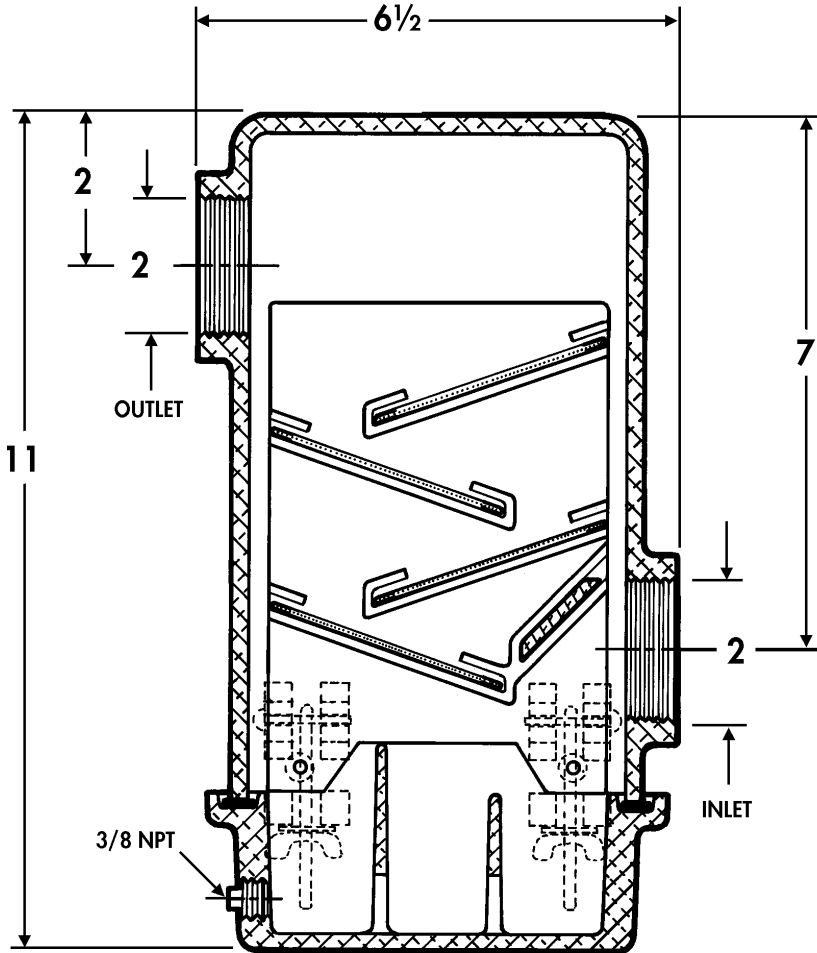

# Solids Interceptors

**5730** Cast aluminum solids interceptor with two inch inlet and outlet, drain plug, sediment bucket assembly with gasket and removable stainless steel screens.

Cat. No.	Pipe Size	Wt. Lbs.
<input type="checkbox"/> 5730	2	10

**OUTLET**

Thread Only

**OPTIONS**

Suffix	Description
<input type="checkbox"/> 5730 .....	Set of 4 Replacement Stainless Steel Screens
<input type="checkbox"/> 63 .....	A.R.E. Coated Inside & Outside