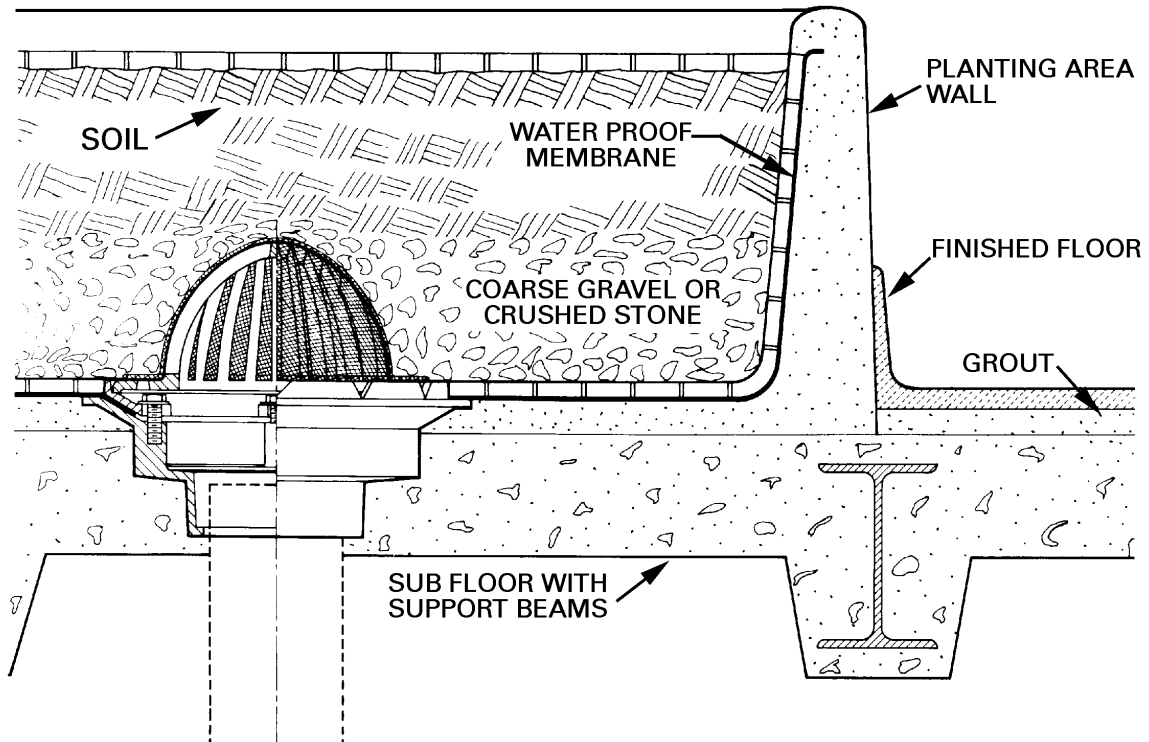

3000AE Roof Drain Installed In Insulated Metal Roof

3220PA Planting Area Drain