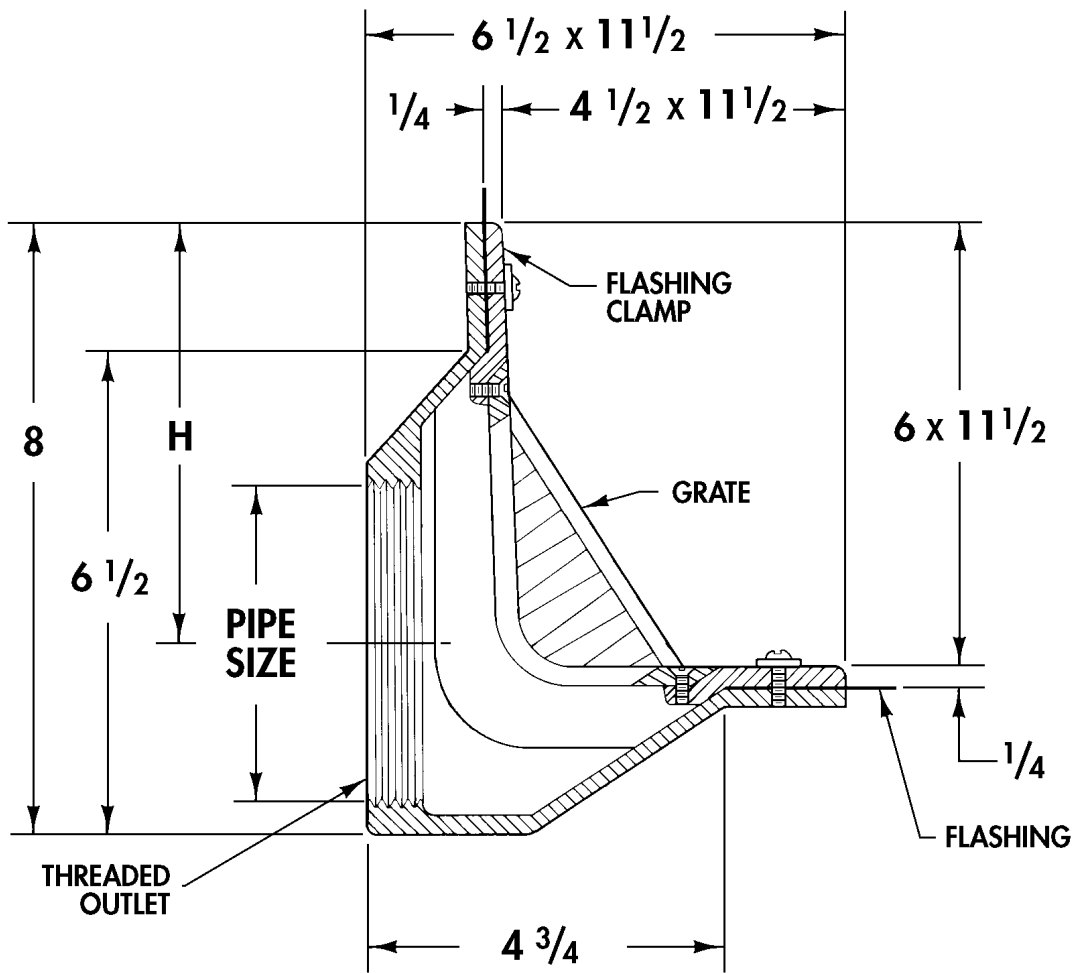

Parapet Drains

3270 Cast iron parapet drain with threaded 90° side outlet, secured nickel bronze flashing clamp and grate.

OPTIONS

Cat. No.	Pipe Size	H	Wt. Lbs.
3272	2	6 5/8	17
3273	3	6 1/4	17
3274	4	5 5/8	17

Suffix	Description
39	Galvanized Iron Parts
179	Security Screws