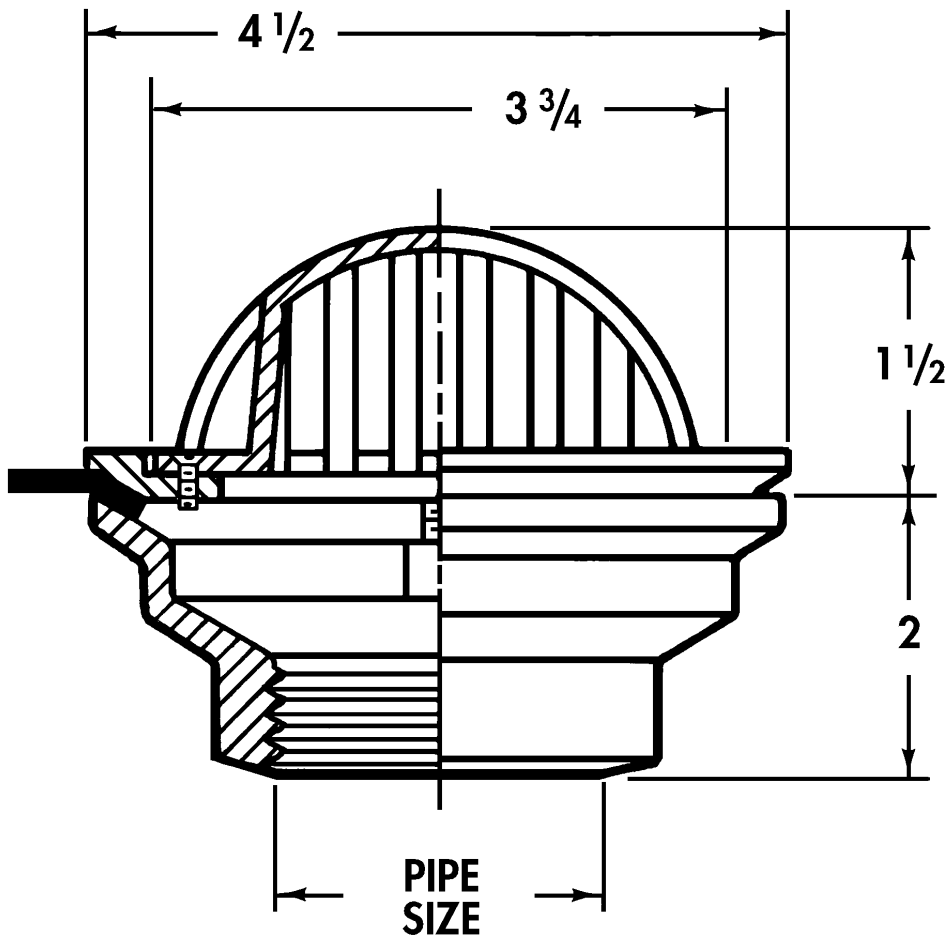

Balcony Drains

WADE

3240BD Cast iron balcony drain with threaded body, bronze flashing ring and secured dome strainer.

OPTIONS

| Cat. No. | Pipe Size | Wt. Lbs. |
|----------|-----------|----------|
| □ 3242BD | 2 | 3 |

| Suffix | Description |
|------------|-----------------------|
| □ 39 | Galvanized Iron Parts |