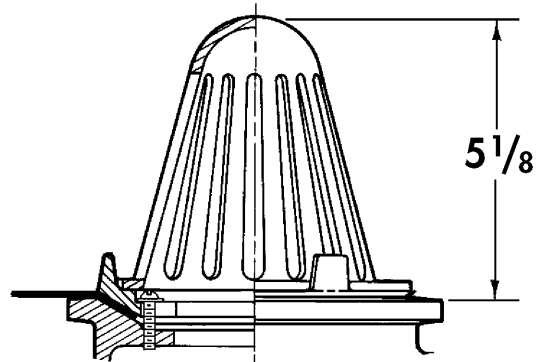

# Sill Drains

**3240B** Cast iron sill drain with threaded body, bronze flashing ring and loose set dome strainer.

Cat. No.	Pipe Size	Wt. Lbs.
<input type="checkbox"/> 3242B	2	8
<input type="checkbox"/> 3243B	3	7

**OPTIONS**

Suffix	Description
<input type="checkbox"/> 39	Galvanized Iron Parts
<input type="checkbox"/> 47	High Dome
<input type="checkbox"/> 49	Stainless Steel Screen Dome

47, High Dome Option