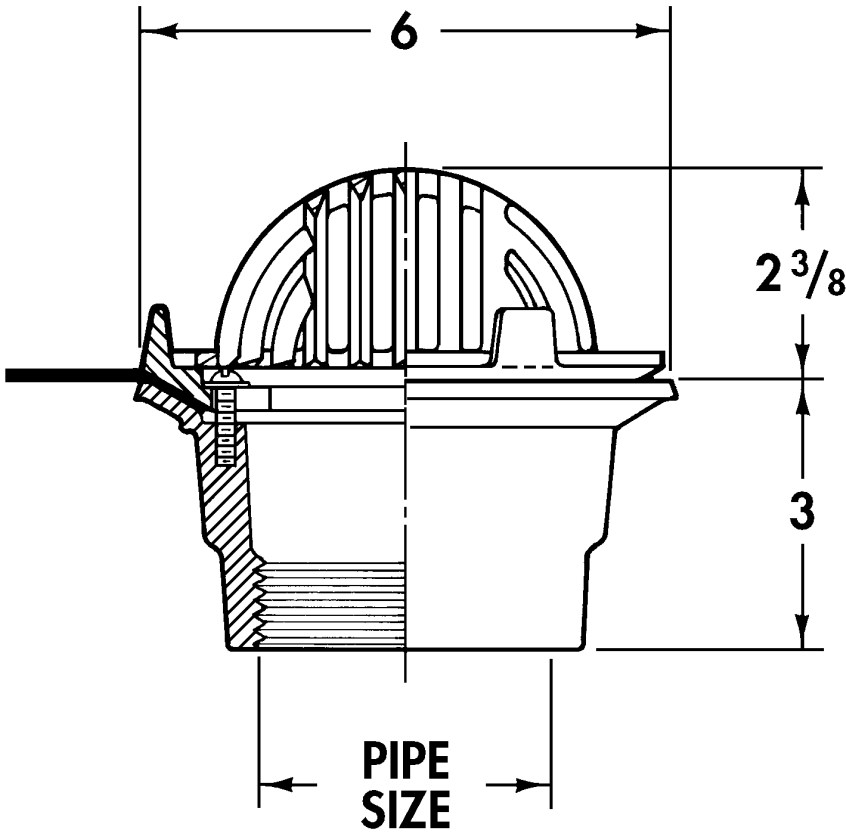

# Sill Drains

**3240B** Cast iron sill drain with threaded body, bronze flashing ring and loose set dome strainer.

Cat. No.	Pipe Size	Wt. Lbs.
<input type="checkbox"/> 3242B	2	8
<input type="checkbox"/> 3243B	3	7

**OPTIONS**

Suffix	Description
<input type="checkbox"/> 39	Galvanized Iron Parts
<input type="checkbox"/> 47	High Dome
<input type="checkbox"/> 49	Stainless Steel Screen Dome

47, High Dome Option