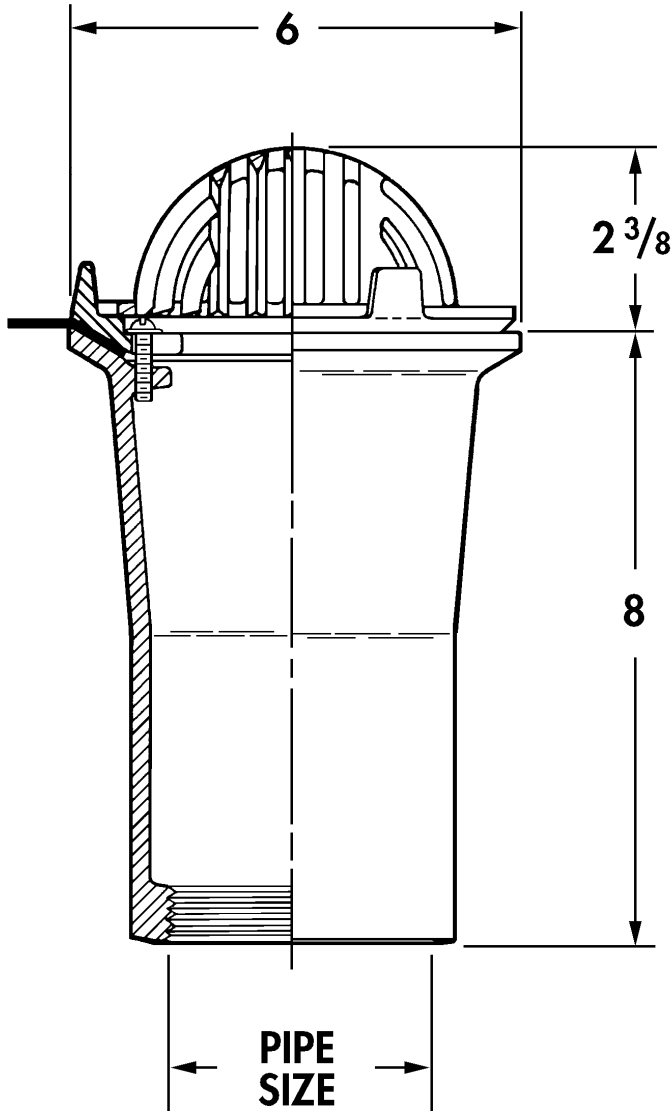

Sill Drains

WADE

3240 Cast iron sill drain with threaded body, bronze flashing ring and loose set dome strainer.

Cat. No.	Pipe Size	Wt. Lbs.
<input type="checkbox"/> 3242	2	15
<input type="checkbox"/> 3243*	3	16

*Will also except 4" NH & 4" SV Connections

OPTIONS

Suffix	Description
<input type="checkbox"/> 39	Galvanized Iron Parts
<input type="checkbox"/> 47	High Dome
<input type="checkbox"/> 49	Stainless Steel Screen Dome