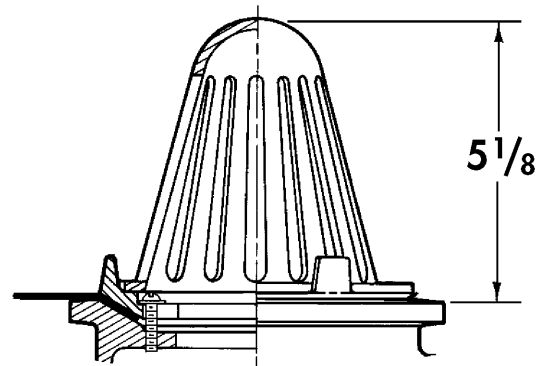

Sill Drains

WADE

3240 Cast iron sill drain with threaded body, bronze flashing ring and loose set dome strainer.

Cat. No.	Pipe Size	Wt. Lbs.
<input type="checkbox"/> 3242	2	15
<input type="checkbox"/> 3243*	3	16

*Will also except 4" NH & 4" SV Connections

OPTIONS

Suffix	Description
<input type="checkbox"/> 39	Galvanized Iron Parts
<input type="checkbox"/> 47	High Dome
<input type="checkbox"/> 49	Stainless Steel Screen Dome