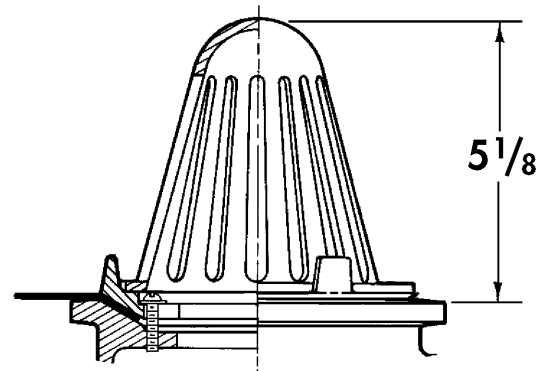

Balcony Drains

WADE

3230 Cast iron 90° threaded side outlet balcony drain with bronze flashing ring and loose set low dome strainer.

Cat. No.	Pipe Size	B	H	Wt. Lbs.
<input type="checkbox"/> 3232	2	6	2 1/2	11
<input type="checkbox"/> 3233	3	5 1/4	3 1/4	12
<input type="checkbox"/> 3234	4	6 1/4	3 3/4	15

OPTIONS

Suffix	Description
<input type="checkbox"/> 39	Galvanized Iron Parts
<input type="checkbox"/> 47	High Dome
<input type="checkbox"/> 49	Stainless Steel Screen High Dome

47, High Dome Option