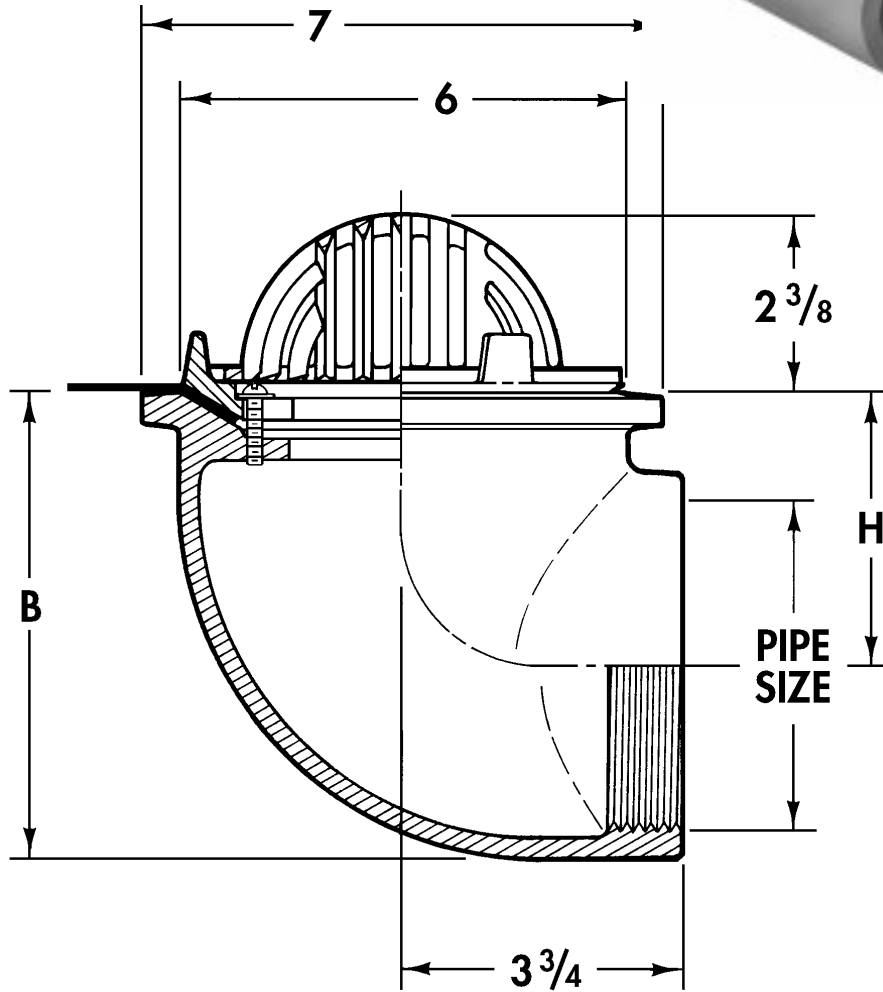

Balcony Drains

WADE

3230 Cast iron 90° threaded side outlet balcony drain with bronze flashing ring and loose set low dome strainer.

Cat. No.	Pipe Size	B	H	Wt. Lbs.
<input type="checkbox"/> 3232	2	6	2 1/2	11
<input type="checkbox"/> 3233	3	5 1/4	3 1/4	12
<input type="checkbox"/> 3234	4	6 1/4	3 3/4	15

OPTIONS

Suffix	Description
<input type="checkbox"/> 39	Galvanized Iron Parts
<input type="checkbox"/> 47	High Dome
<input type="checkbox"/> 49	Stainless Steel Screen High Dome

47, High Dome Option