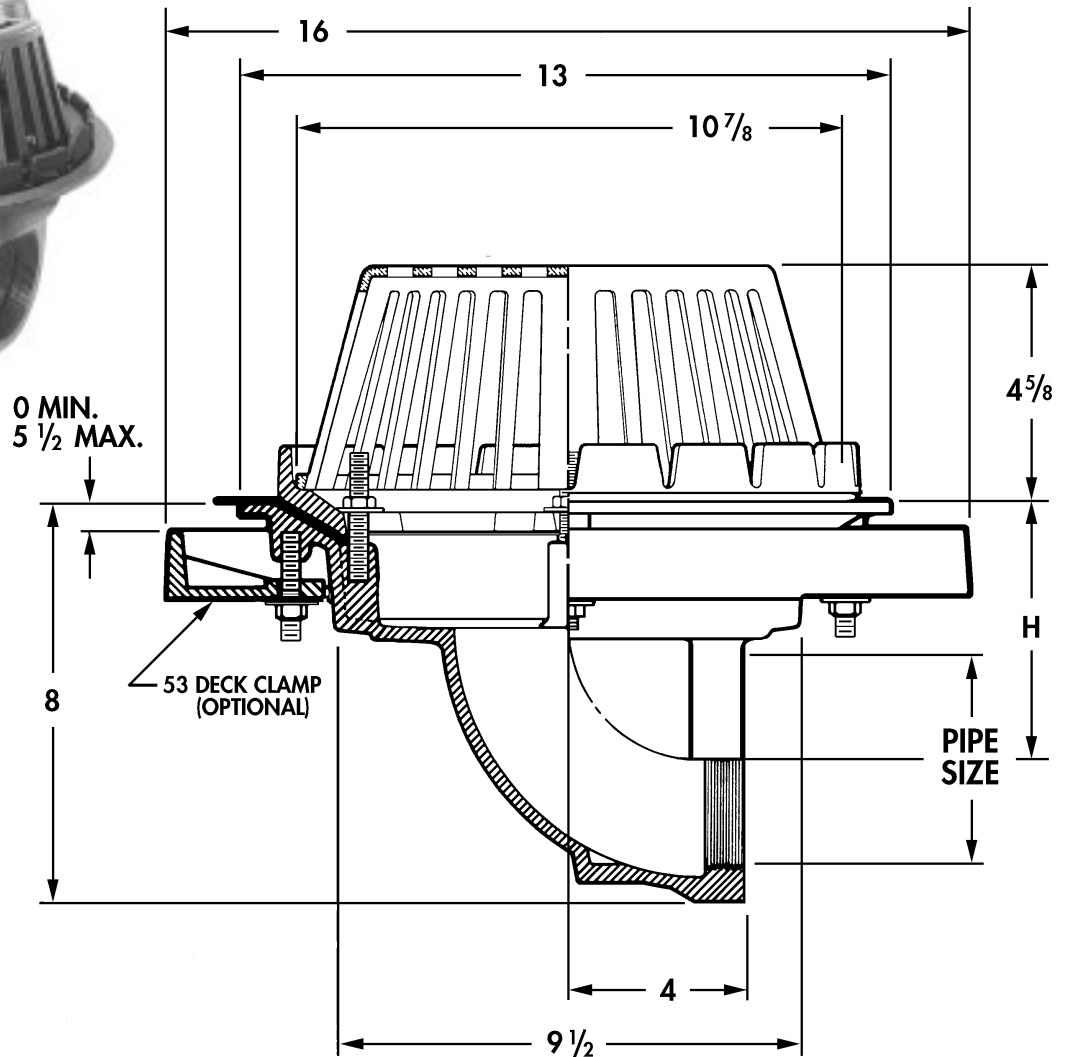

Medium Roof Drains w/Side Outlet

WADE

3220A Threaded 90° side outlet cast iron roof drain with flashing ring and polypropylene mushroom dome.

OUTLET:

Thread Only

Cat. No.	Pipe Size	H	Wt. Lbs.
<input type="checkbox"/> 3222A	2	6	35
<input type="checkbox"/> 3223A	3	5 3/4	33
<input type="checkbox"/> 3224A	4	5 1/4	31