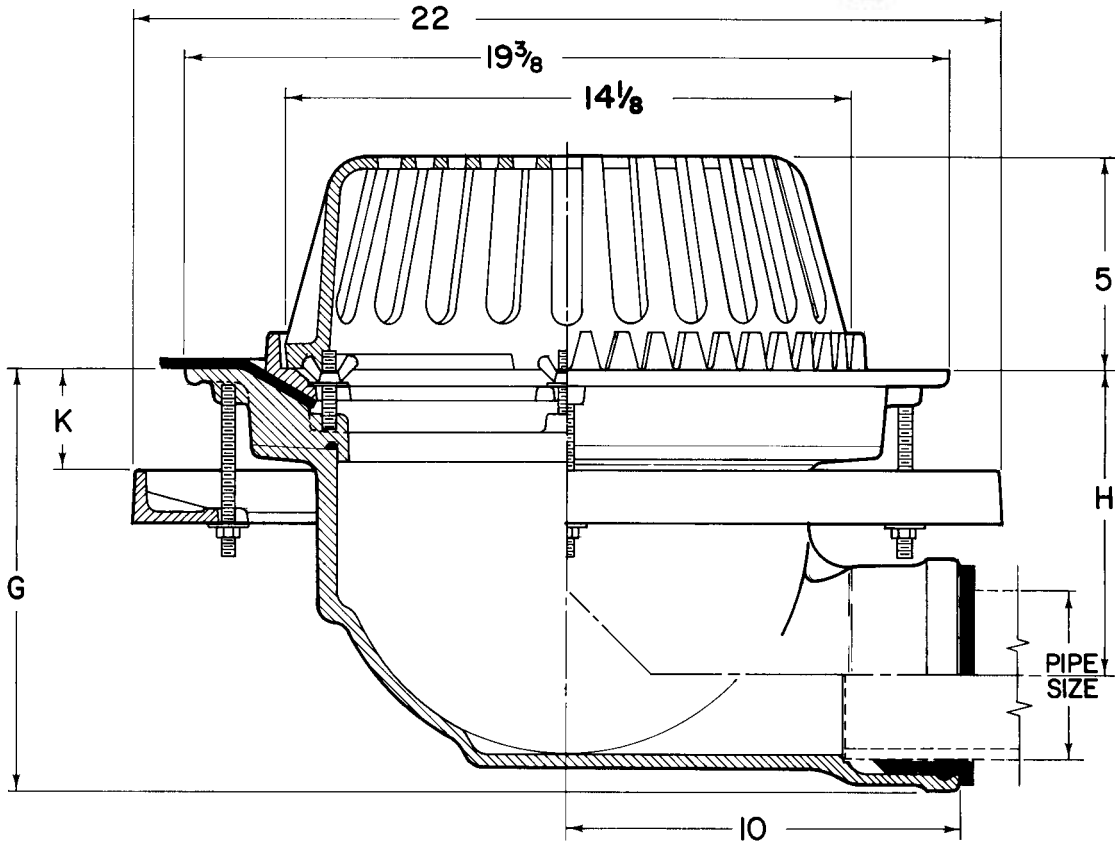

Roof Drains w/Sideoutlet

3030 Cast iron roof drain with flashing ring and gravel stop, cast iron mushroom dome.

Cat. No.	Pipe Size	G	H	K		Wt. Lbs.
				Min.	Max.	
<input type="checkbox"/> 3033	2	11 1/4	8 3/4	0"	6"	102
<input type="checkbox"/> 3034	4	11	8	0"	4 1/2"	102
<input type="checkbox"/> 3036	6	11 1/4	7 1/4	0"	3"	102