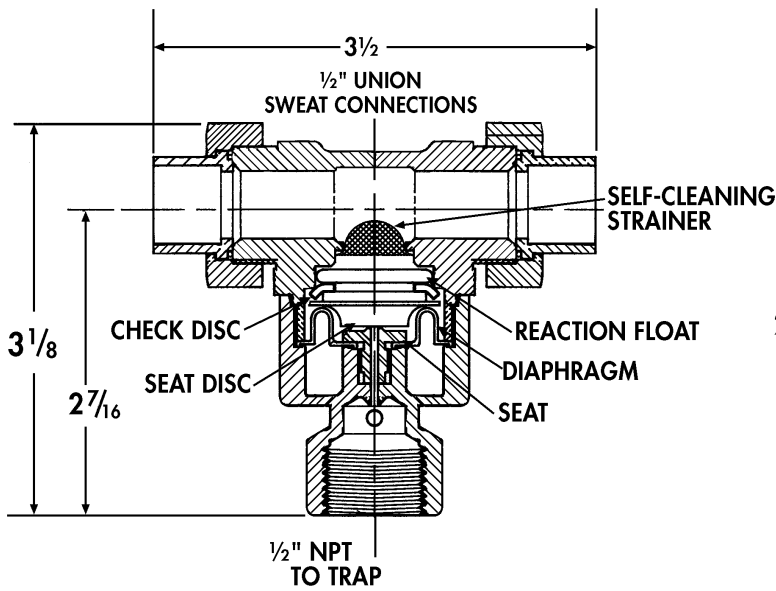

# Adaptors

**WADE**

**2400** 1/2" bronze trap primer valve with vacuum breaker.

**2400S**

**2400T**

**2400MF Shown with 2400S**

**2400S**

**2400T**

**2400MF  
Optional Distribution Unit**

Cat. No.	Size & Description
2400S	1/2" Copper Sweat
2400T	1/2" Female Thd
2400MF	Distribution Unit, (4) 3/8" Female Connections