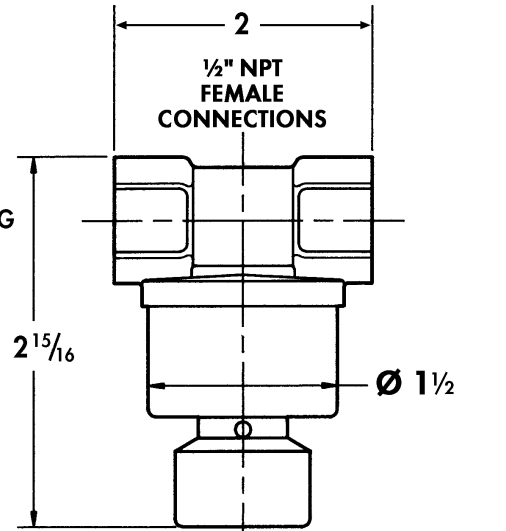

# Adaptors

**WADE**

**2400** 1/2" bronze trap primer valve with vacuum breaker.

**2400S**

**2400T**

**2400MF Shown with 2400S**

**2400S**

**2400T**

**2400MF  
Optional Distribution Unit**

Cat. No.	Size & Description
2400S	1/2" Copper Sweat
2400T	1/2" Female Thd
2400MF	Distribution Unit, (4) 3/8" Female Connections