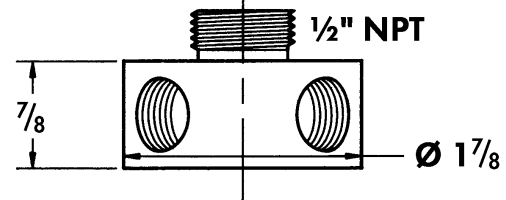

# Adaptors

**WADE**

**2400** 1/2" bronze trap primer valve with vacuum breaker.

**2400S**

**2400T**

**2400MF Shown with 2400S**

**2400S**

**2400T**

**2400MF  
Optional Distribution Unit**

Cat. No.	Size & Description
2400S	1/2" Copper Sweat
2400T	1/2" Female Thd
2400MF	Distribution Unit, (4) 3/8" Female Connections