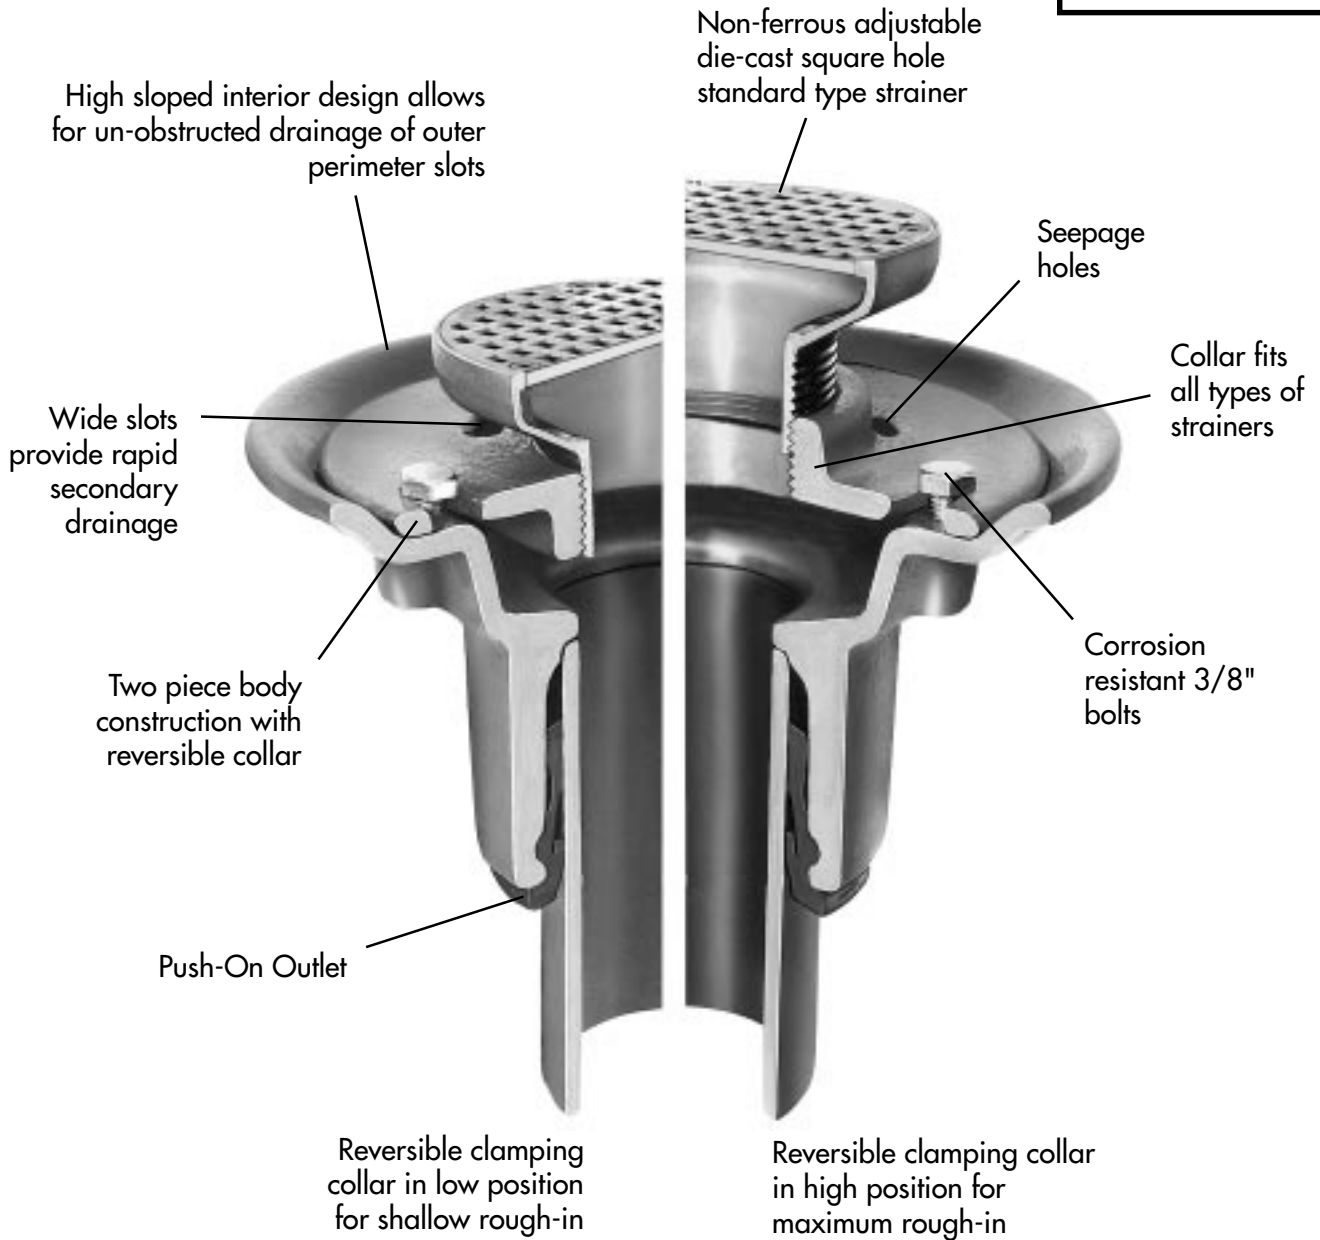

# Floor Drains

### Suffixes and Options

To select a floor drain with 4" SV hub outlet, a 6" standard strainer & top of nickel bronze:

**1 104, TY, STD6, 1**