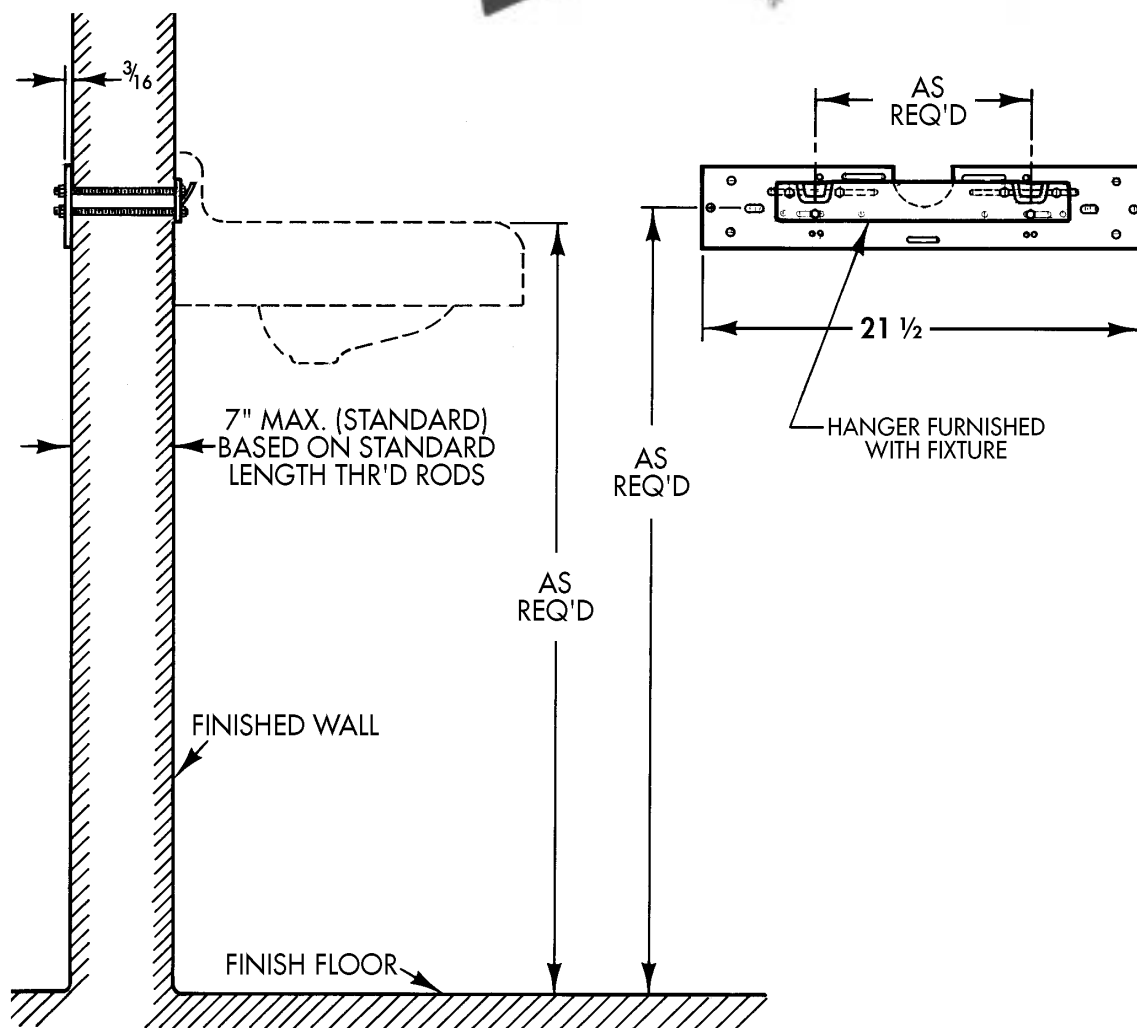

# Wall Support Universal Carriers

**WADE**

**461** Universal wall support plate carrier with support studs for urinals, lavatories, drinking fountains and water coolers. For walls up to seven-inches thick.

**471** Wall support carrier, drilled per order, for fixtures the 461 universal carrier will not accommodate. (Specify fixture on order). For walls up to seven-inches thick.

Cat. No.	Type	Wt. Lbs.
461	Universal SGL (One Plate)	7
471	Drilled Per Order (One Plate)	7