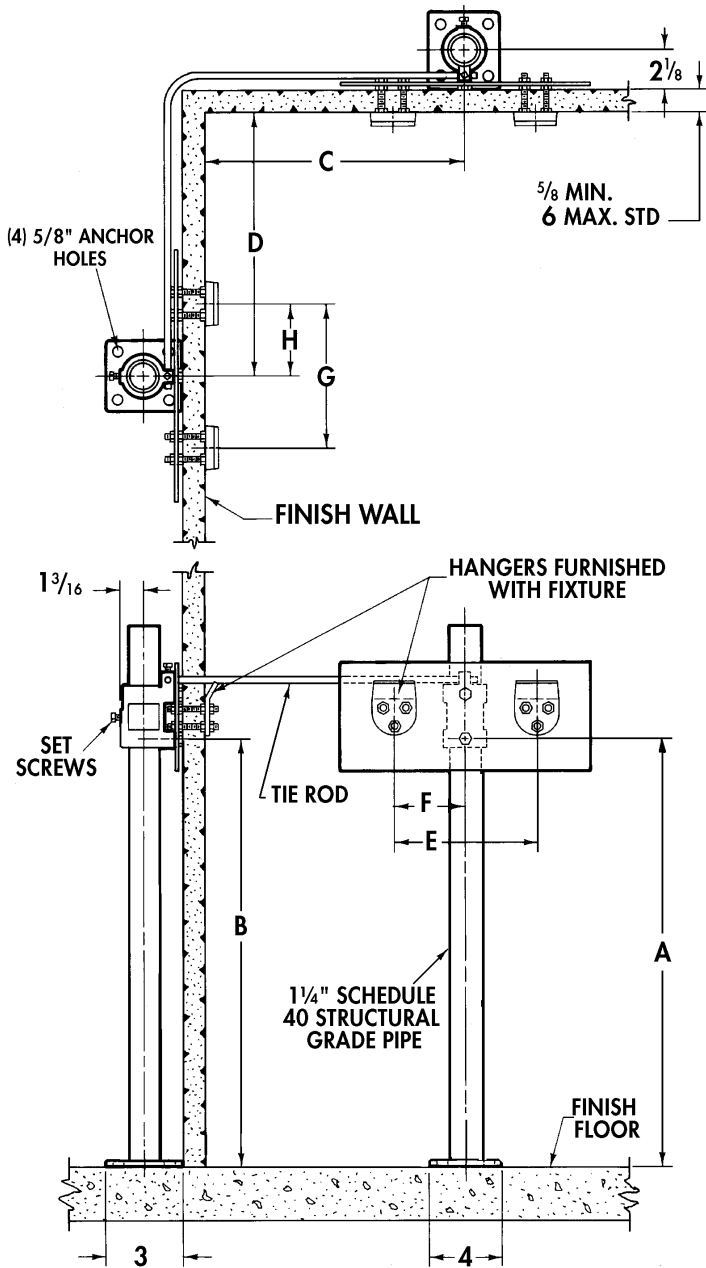

Lavatory Carriers - Corner Type

WADE

430 Single corner lavatory carrier with pipe uprights, welded base feet, support studs and custom drilled hanger support plate.

Cat. No.	Type	Wt. Lbs.
430	SGL-Corner	50

MODIFICATIONS

Suffix	Description
M3	Vandal Proof capnuts
M36	Rectangular Uprights