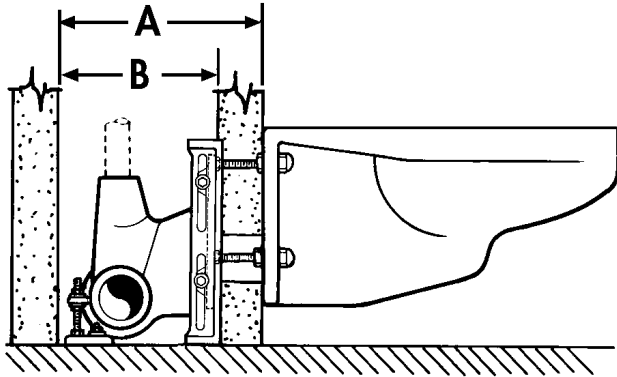

# Minimum Space Requirements

**WADE**

## 310, 330, 340 Series Single Adjustable Carrier Fittings

\*Minimum Using Coupling Cut To 1 1/2"

### Singles

No.	A	B
310	*11 1/4	10
330, 340, 340A (4")	*13	11 1/2
340A (5" & 6")	*15	13 1/2