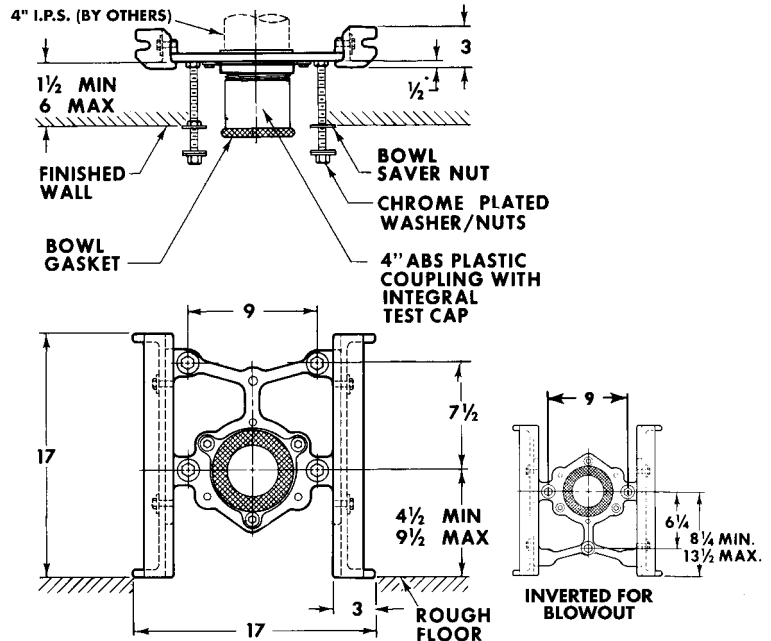

Closet Carriers

380 Single plastic adaptor type carrier for wood stud construction.

Cat. No.	Size	A	B Min.	C	Wt. Lbs.
□ 380P3	3"	6 3/4	5	4 1/4	11
□ 380P4	4"	10	7 3/4	7	11

OPTIONS

Suffix	Description
□ M2	Foot Support Assembly
□ M3	Vandal-Proof Hardware

410 Closet carrier face plates with adjustable coupling and 4" waste connection.

Siphon Jet Position

Blow Out Position

Cat. No.	Size	Wt. Lbs.
□ 410	4	40

OPTIONS

Suffix	Description
□ M3	Vandal-Proof Hardware