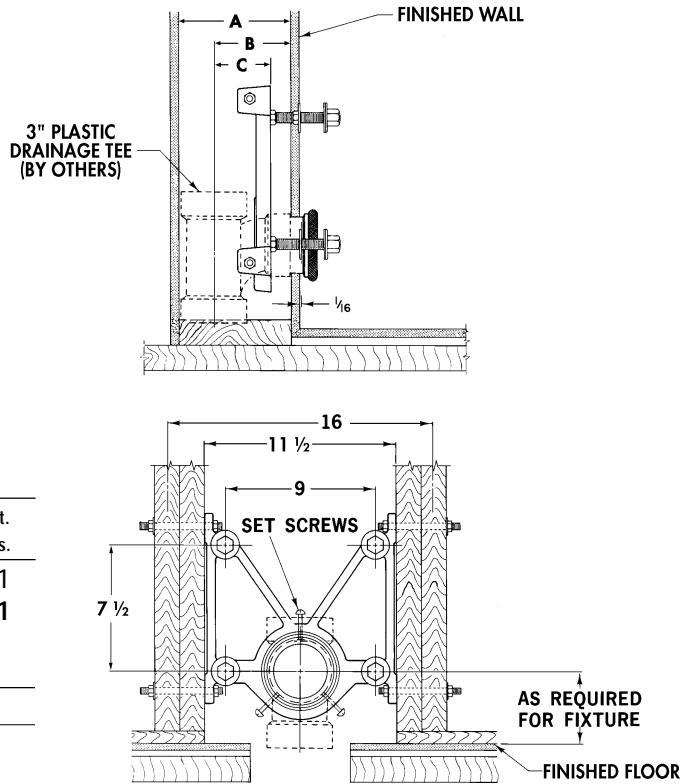

Closet Carriers

380 Single plastic adaptor type carrier for wood stud construction.

Cat. No.	Size	A	B Min.	C	Wt. Lbs.
□ 380P3	3"	6 3/4	5	4 1/4	11
□ 380P4	4"	10	7 3/4	7	11

OPTIONS

Suffix	Description
□ M2	Foot Support Assembly
□ M3	Vandal-Proof Hardware

410 Closet carrier face plates with adjustable coupling and 4" waste connection.

Siphon Jet Position

Blow Out Position

Cat. No.	Size	Wt. Lbs.
□ 410	4	40

OPTIONS

Suffix	Description
□ M3	Vandal-Proof Hardware