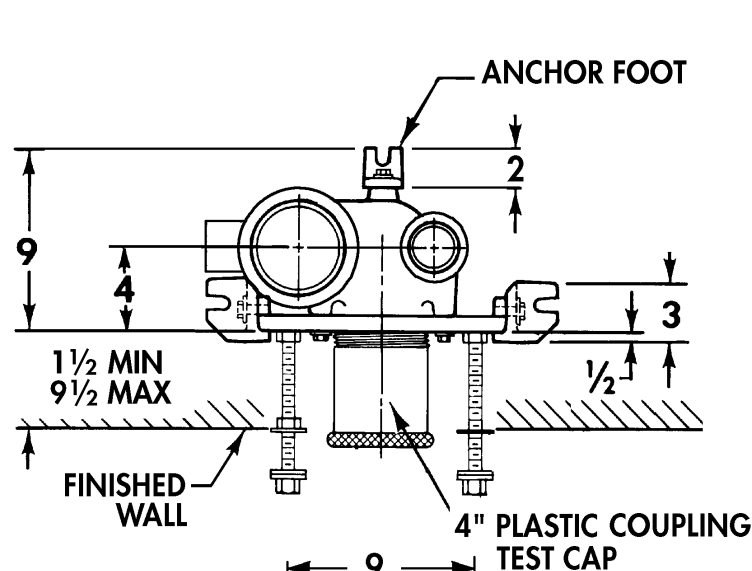

# Closet Carriers

**360 Series (Siphon Jet or Blowout)** SV Hub and Spigot single and double fixed offset vertical carrier-fitting.

Cat. No.	Wt. Lbs.
360CL	75
360CR	75
360CL, AB	75
360CR, AB	75
360CD	106
360CD, AB	105