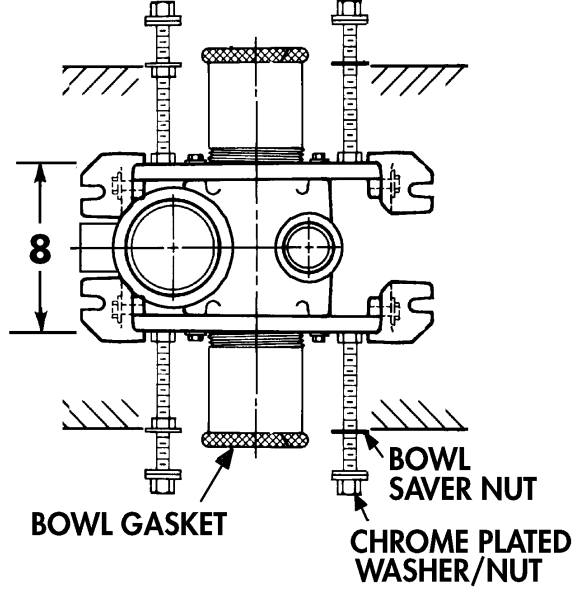

# Closet Carriers

**360 Series (Siphon Jet or Blowout)** SV Hub and Spigot single and double fixed offset vertical carrier-fitting.

Cat. No.	Wt. Lbs.
360CL	75
360CR	75
360CL, AB	75
360CR, AB	75
360CD	106
360CD, AB	105