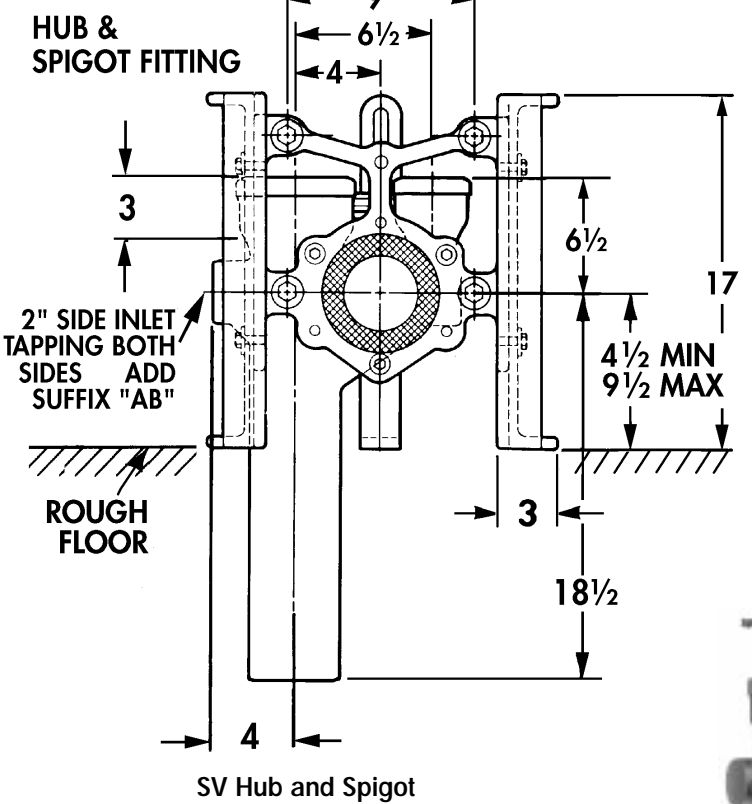

# Closet Carriers

**360 Series (Siphon Jet or Blowout)** SV Hub and Spigot single and double fixed offset vertical carrier-fitting.

Cat. No.	Wt. Lbs.
360CL	75
360CR	75
360CL, AB	75
360CR, AB	75
360CD	106
360CD, AB	105