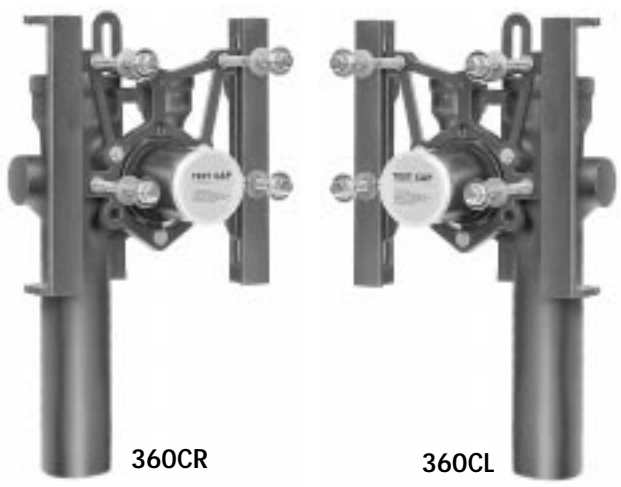

# Closet Carriers

**360 Series (Siphon Jet or Blowout)** SV Hub and Spigot single and double fixed offset vertical carrier-fitting.

Cat. No.	Wt. Lbs.
360CL	75
360CR	75
360CL, AB	75
360CR, AB	75
360CD	106
360CD, AB	105