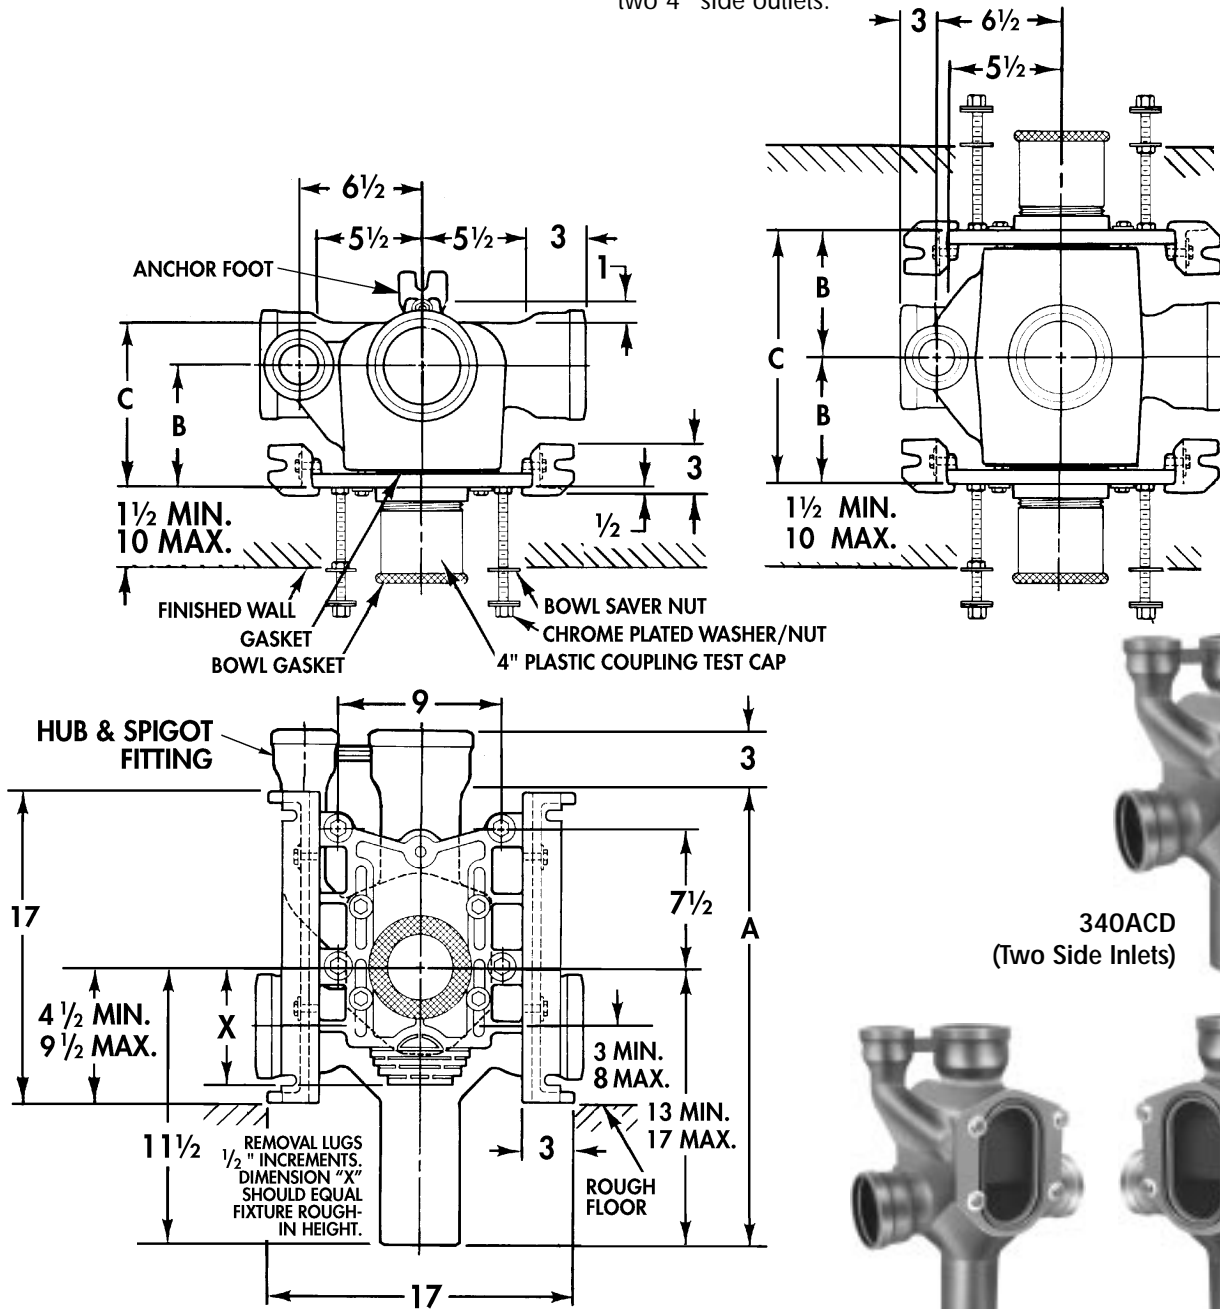

## 340A Series (Siphon Jet or Blowout)

SV Hub and Spigot single and double adjustable vertical carrier-fitting with two 4" side outlets.

**340ACD**  
(Two Side Inlets)

**340ACL**  
(Two Side Inlets)

**340ACR**  
(Two Side Inlets)

**SV Hub and Spigot**

Cat. No.	A	B	C	Wt. Lbs.
340ACL	21	6 1/2	9 1/2	110
<b>340ACR</b>	<b>21</b>	<b>6 1/2</b>	<b>9 1/2</b>	<b>110</b>
340ACL5	21	7 1/2	11	115
<b>340ACL6</b>	<b>21</b>	<b>7 1/2</b>	<b>11 1/2</b>	<b>120</b>

(See pages 1-29, 1-32 for option details)

**SV Hub and Spigot**

Cat. No.	A	B	C	Wt. Lbs.
340ACD	21	6 1/2	13	165
<b>340ACD5</b>	<b>21</b>	<b>7 1/2</b>	<b>15</b>	<b>190</b>
340ACD6	21	7 1/2	15	195

(See pages 1-29, 1-32 for option details)