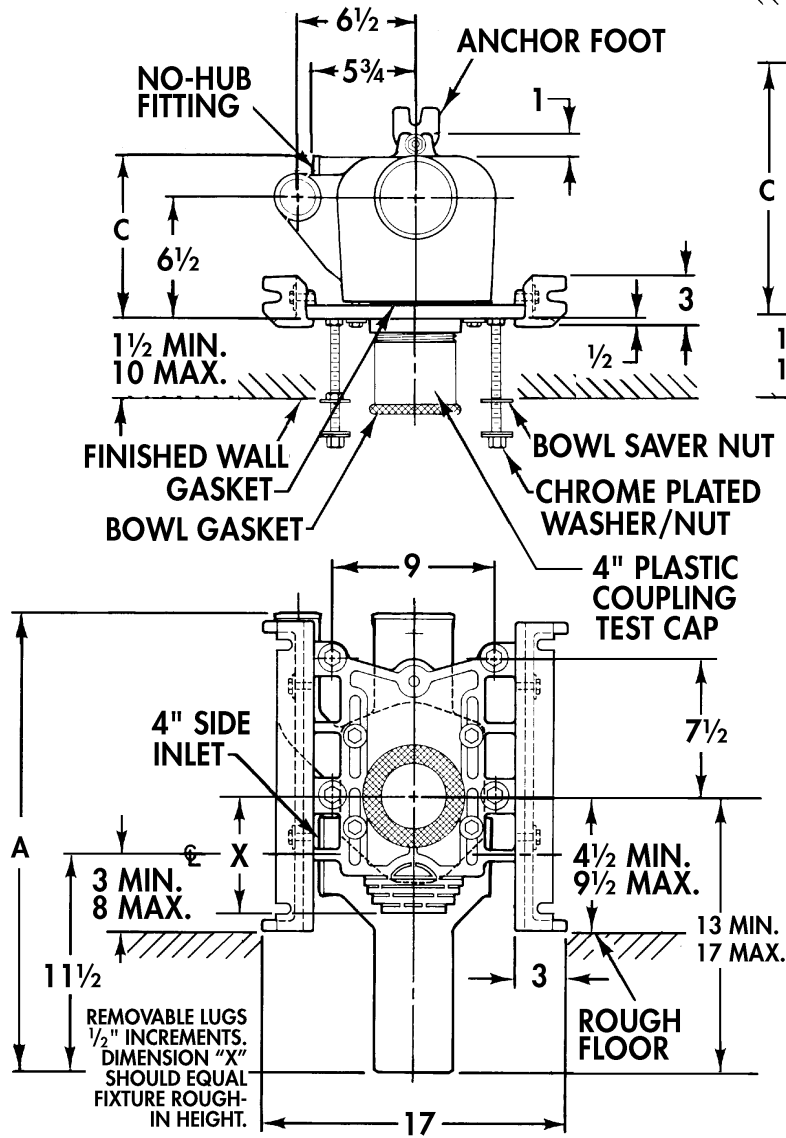

Closet Carriers

WADE

340A Series (Siphon Jet or Blowout)

No-Hub single and double adjustable vertical carrier-fitting with two 4" side outlets.

No-Hub

| Cat. No. | A | B | C | Wt. Lbs. |
|----------|----|-------|----|----------|
| 340ANL | 22 | 6 1/2 | 9 | 95 |
| 340ANR | 22 | 6 1/2 | 9 | 95 |
| 340ANL5 | 23 | 7 1/2 | 11 | 110 |
| 340ANL6 | 23 | 7 1/2 | 11 | 115 |

(See pages 1-29, 1-32 for option details)

No-Hub

| Cat. No. | A | B | C | Wt. Lbs. |
|----------|----|-------|----|----------|
| 340AND | 22 | 6 1/2 | 13 | 155 |
| 340AND5 | 23 | 7 1/2 | 15 | 180 |
| 340AND6 | 23 | 7 1/2 | 15 | 185 |