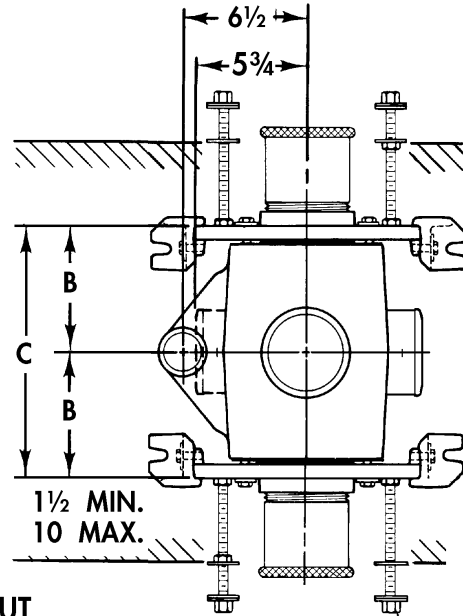

Closet Carriers

WADE

340A Series (Siphon Jet or Blowout)

No-Hub single and double adjustable vertical carrier-fitting with two 4" side outlets.

No-Hub

| Cat. No. | A | B | C | Wt. Lbs. |
|----------|----|-------|----|----------|
| 340ANL | 22 | 6 1/2 | 9 | 95 |
| 340ANR | 22 | 6 1/2 | 9 | 95 |
| 340ANL5 | 23 | 7 1/2 | 11 | 110 |
| 340ANL6 | 23 | 7 1/2 | 11 | 115 |

(See pages 1-29, 1-32 for option details)

No-Hub

| Cat. No. | A | B | C | Wt. Lbs. |
|----------|----|-------|----|----------|
| 340AND | 22 | 6 1/2 | 13 | 155 |
| 340AND5 | 23 | 7 1/2 | 15 | 180 |
| 340AND6 | 23 | 7 1/2 | 15 | 185 |