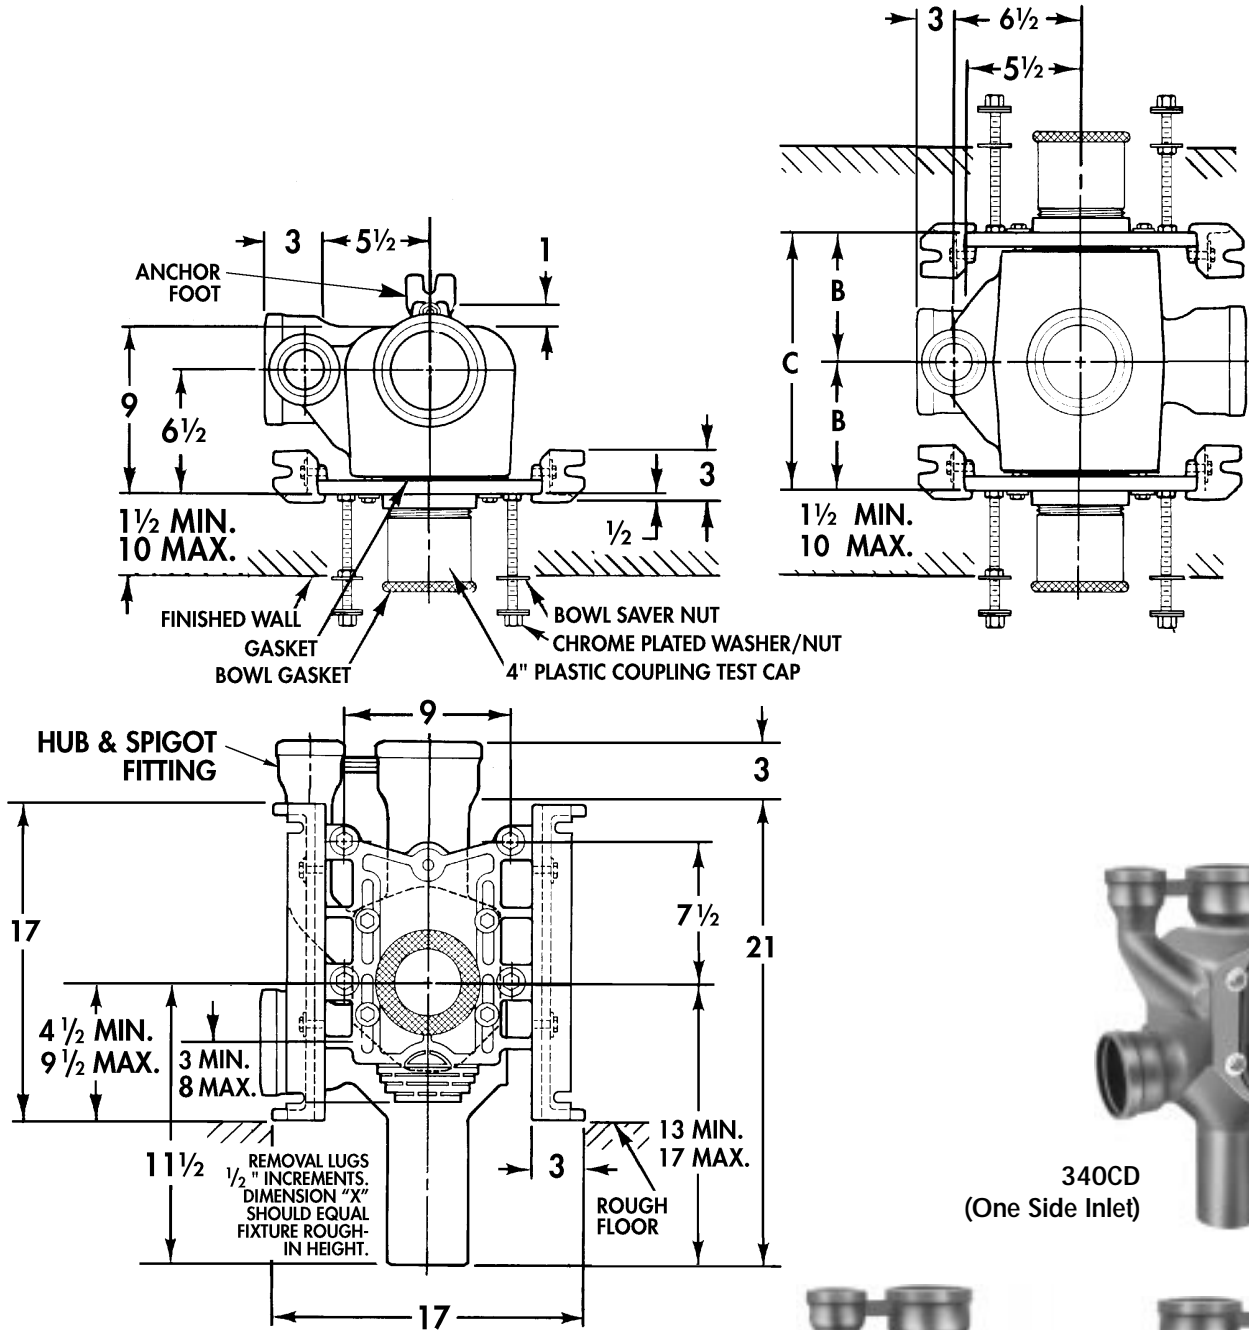

## 340 Series (Siphon Jet or Blowout)

SV Hub and Spigot single and double adjustable vertical carrier-fitting with 4" side outlet.

SV Hub and Spigot

Cat. No.	Wt. Lbs.
340CL	110
340CR	110
340CD	160

(See pages 1-29, 1-32 for option details)

For 5" and 6" Hub & Spigot Carriers, see page 1-22