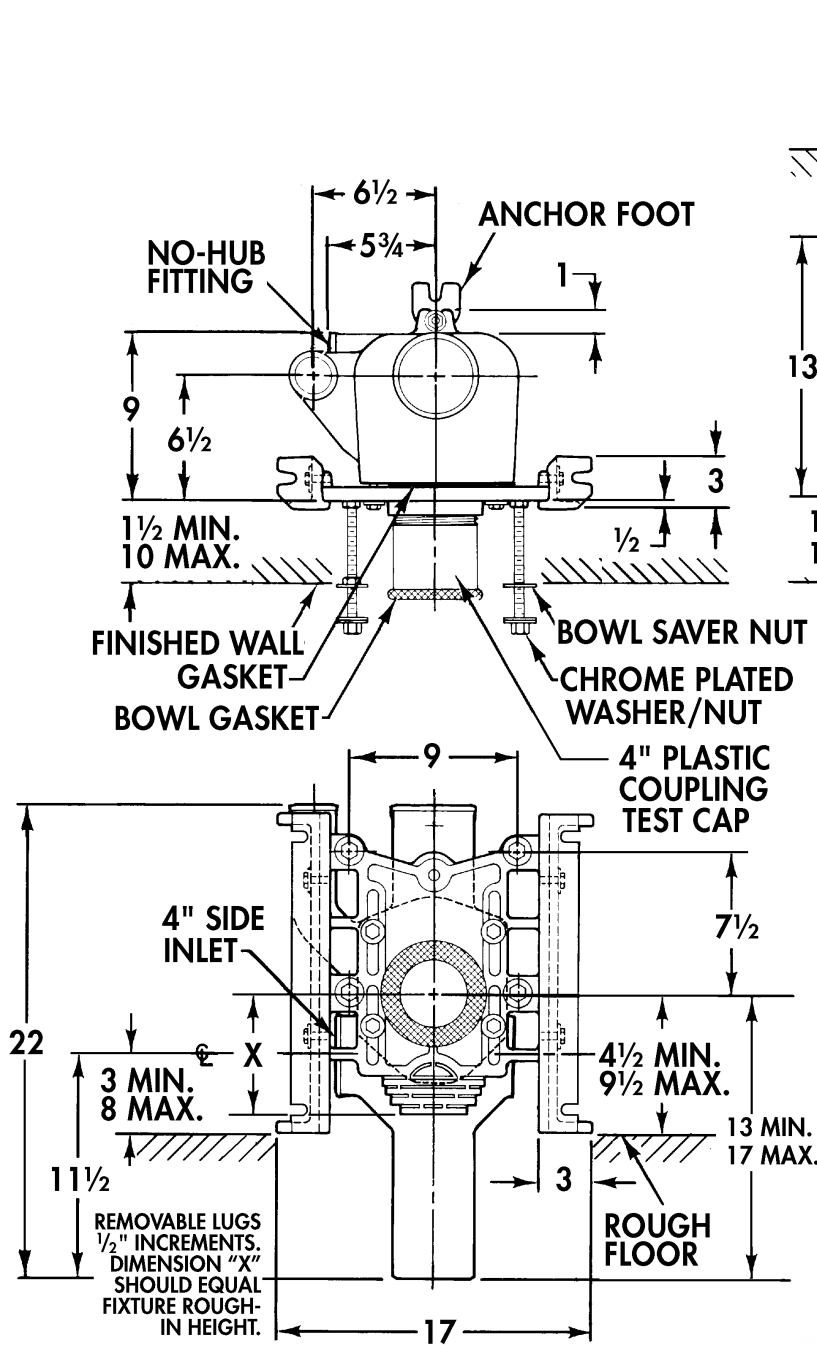

340 Series (Siphon Jet or Blowout) No-Hub single and double adjustable vertical carrier-fitting with 4" side outlet.

No-Hub

Cat. No.	Wt. Lbs.
340NL	95
340NR	95
340ND	155

(See pages 1-29, 1-32 for option details)

For 5" and 6" Hub & Spigot Carriers, see page 1-22