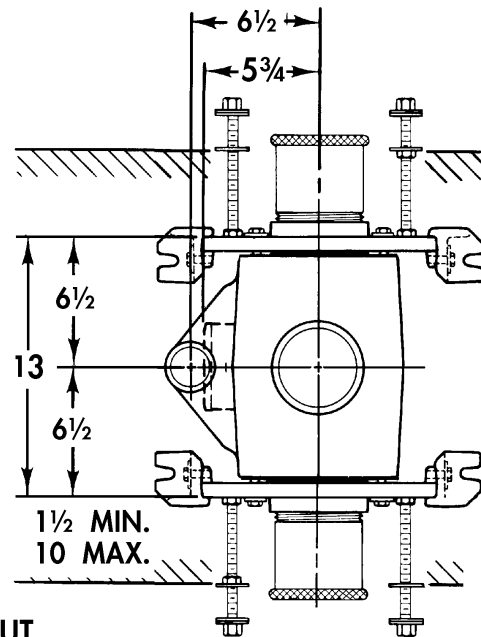

340 Series (Siphon Jet or Blowout) No-Hub single and double adjustable vertical carrier-fitting with 4" side outlet.

No-Hub

Cat. No.	Wt. Lbs.
340NL	95
340NR	95
340ND	155

(See pages 1-29, 1-32 for option details)

For 5" and 6" Hub & Spigot Carriers, see page 1-22