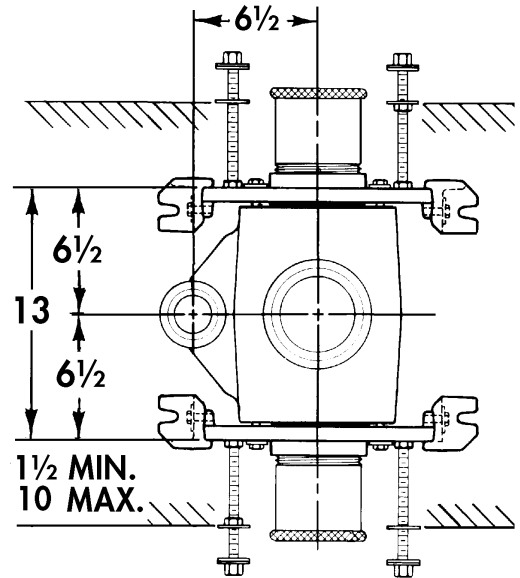

Closet Carriers

WADE

330 Series (Siphon Jet or Blowout) SV Hub and Spigot single and double adjustable vertical carrier-fitting.

SV Hub and Spigot

Cat. No.	Wt. Lbs.
330CL	105
330CR	105
330CD	155

(See pages 1-29, 1-32 for option details)

330CD
(No Side Inlet)

330CL
(No Side Inlet)

330CR
(No Side Inlet)