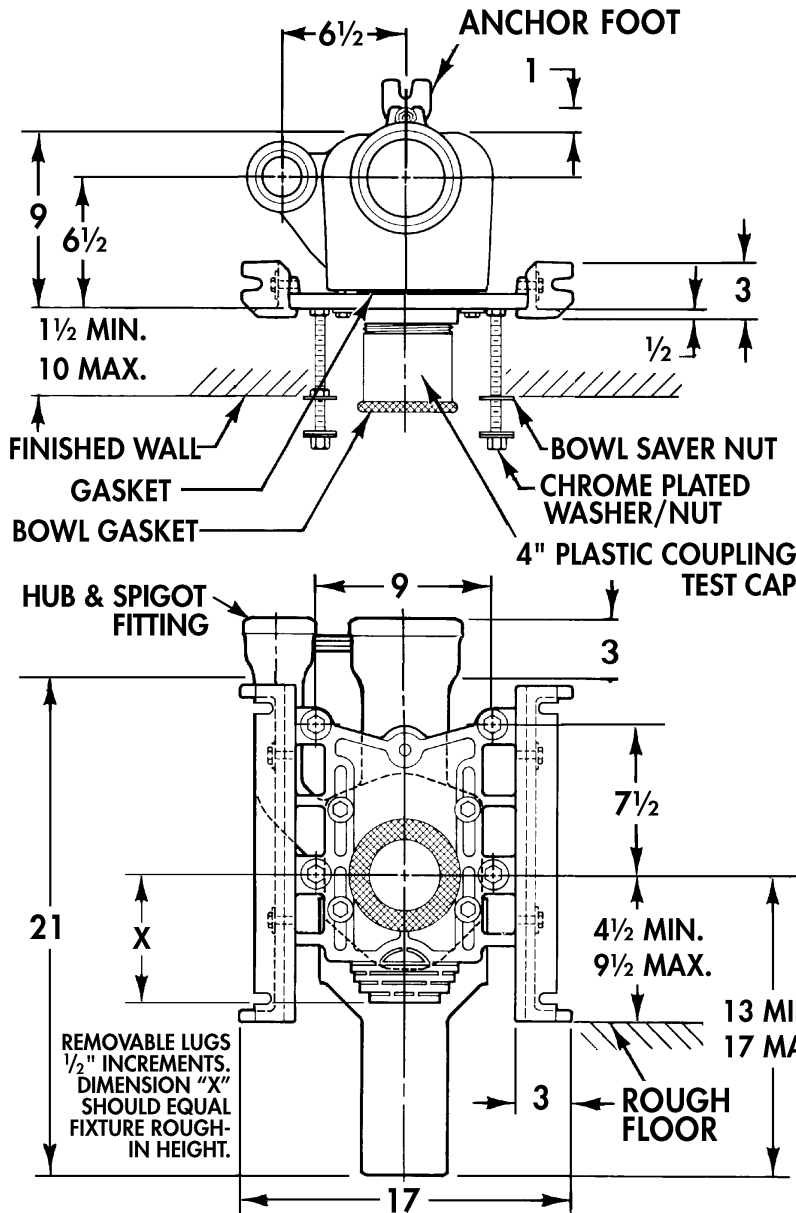

Closet Carriers

WADE

330 Series (Siphon Jet or Blowout) SV Hub and Spigot single and double adjustable vertical carrier-fitting.

SV Hub and Spigot

Cat. No.	Wt. Lbs.
330CL	105
330CR	105
330CD	155

(See pages 1-29, 1-32 for option details)

330CD
(No Side Inlet)

330CL
(No Side Inlet)

330CR
(No Side Inlet)