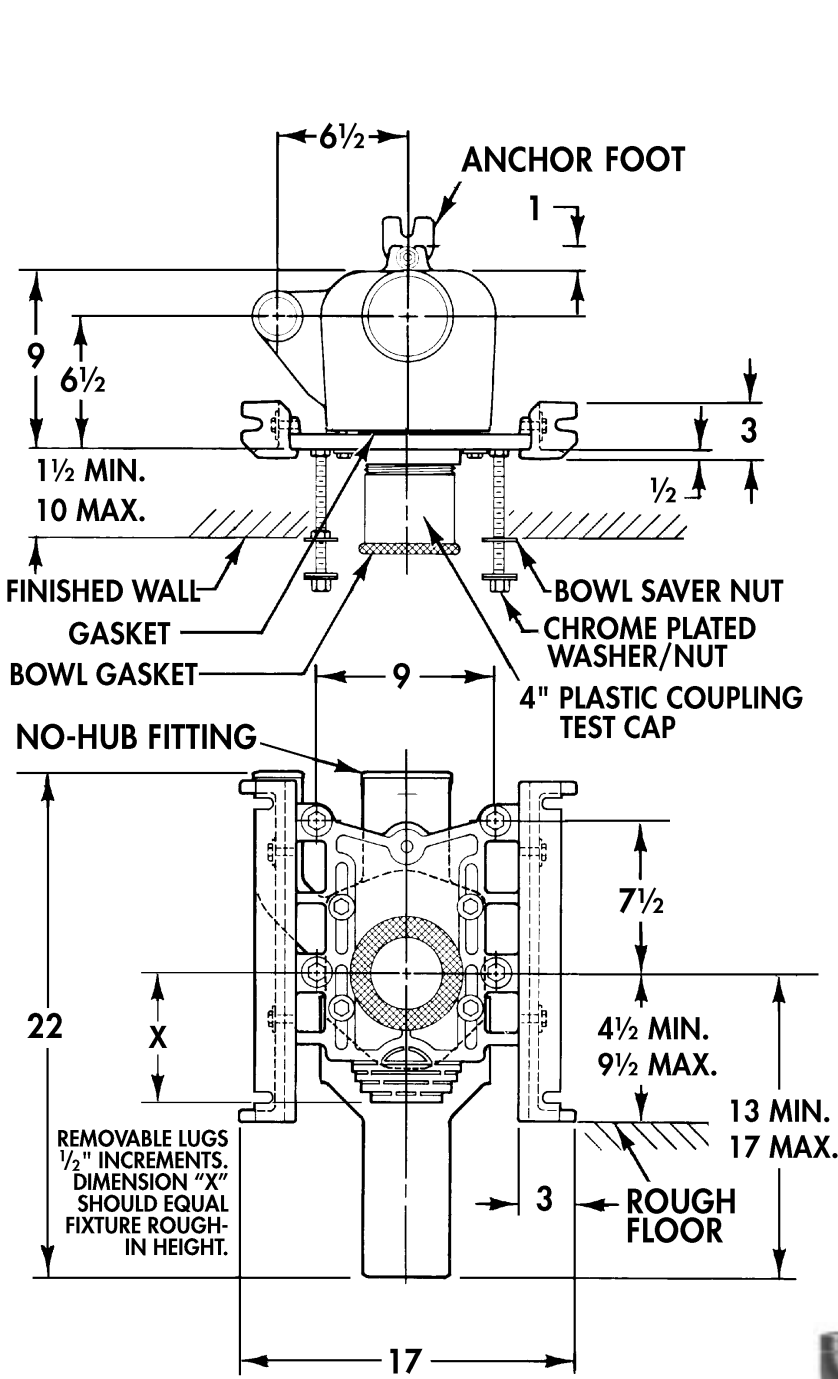

Closet Carriers

330 Series (Siphon Jet or Blowout) No-Hub single and double adjustable vertical carrier-fitting.

330ND
(No Side Inlet)

330NL
(No Side Inlet)

330NR
(No Side Inlet)

No-Hub

Cat. No.	Wt. Lbs.
330NL	95
330NR	95
330ND	155