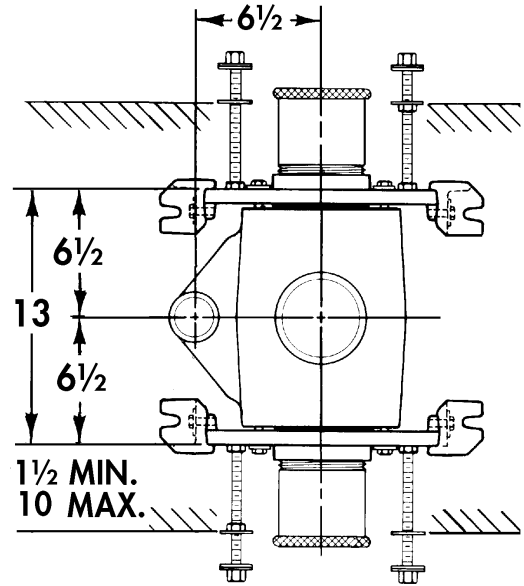

Closet Carriers

330 Series (Siphon Jet or Blowout) No-Hub single and double adjustable vertical carrier-fitting.

330ND
(No Side Inlet)

330NL
(No Side Inlet)

330NR
(No Side Inlet)

No-Hub

Cat. No.	Wt. Lbs.
330NL	95
330NR	95
330ND	155