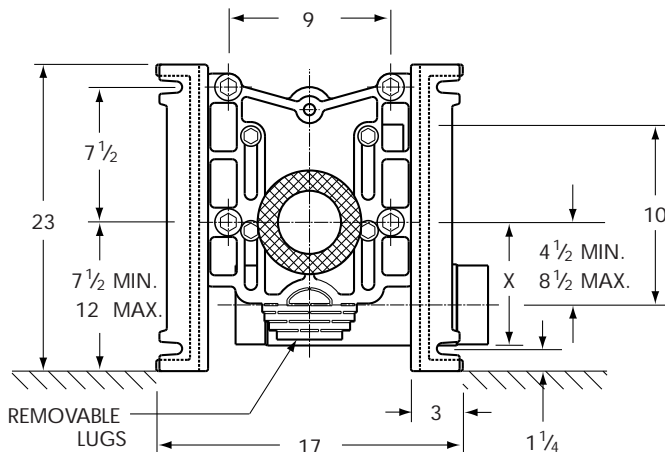

# WADE

**310H Series** No-Hub single and double adjustable horizontal carrier-fitting with higher than normal rough-in height.

### No-Hub

Cat. No.	Wt. Lbs.
310NL-H .....	75
<b>310NR-H .....</b>	<b>75</b>
310ND-H .....	130