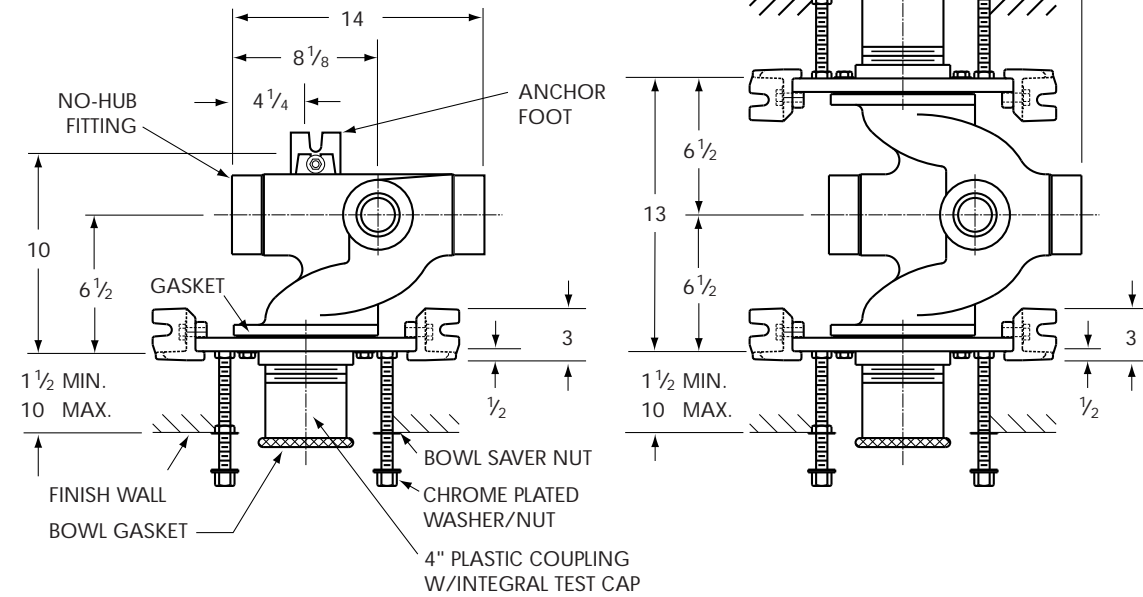

# WADE

**310H Series** No-Hub single and double adjustable horizontal carrier-fitting with higher than normal rough-in height.

### No-Hub

Cat. No.	Wt. Lbs.
310NL-H .....	75
<b>310NR-H .....</b>	<b>75</b>
310ND-H .....	130