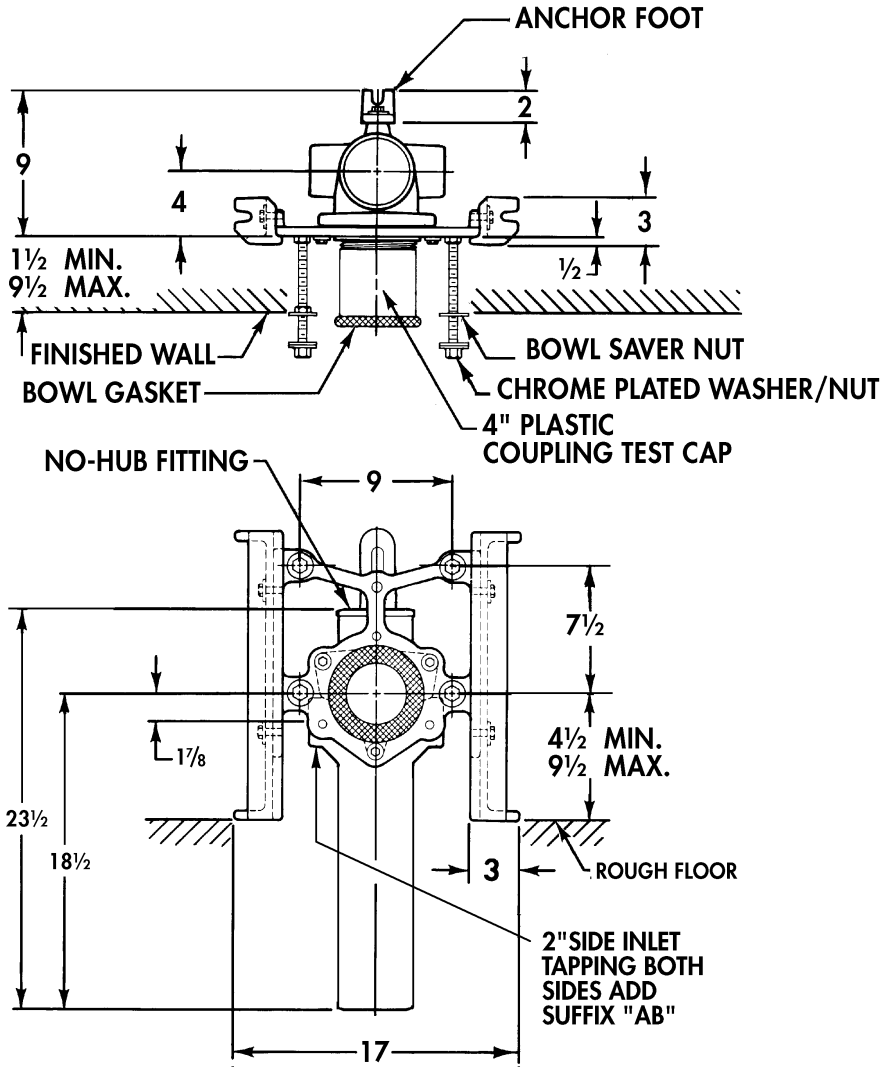

**350 Series (Siphon Jet or Blowout)** No-Hub and SV Hub and Spigot single fixed vertical carrier-fitting.

### No-Hub

Cat. No.	Vent Size	Wt. Lbs.
350N2	2	95
350N4	4	95
350N2, AB	2	95
350N4, AB	4	95

### SV Hub & Spigot

Cat. No.	Vent Size	Wt. Lbs.
350C4	4	95
350C4, AB	4	95

(See pages 1-29, 1-32 for option details)

**350N2**  
(4" Outlet, 2" Vent)

**350N4**  
(4" Outlet, 4" Vent)