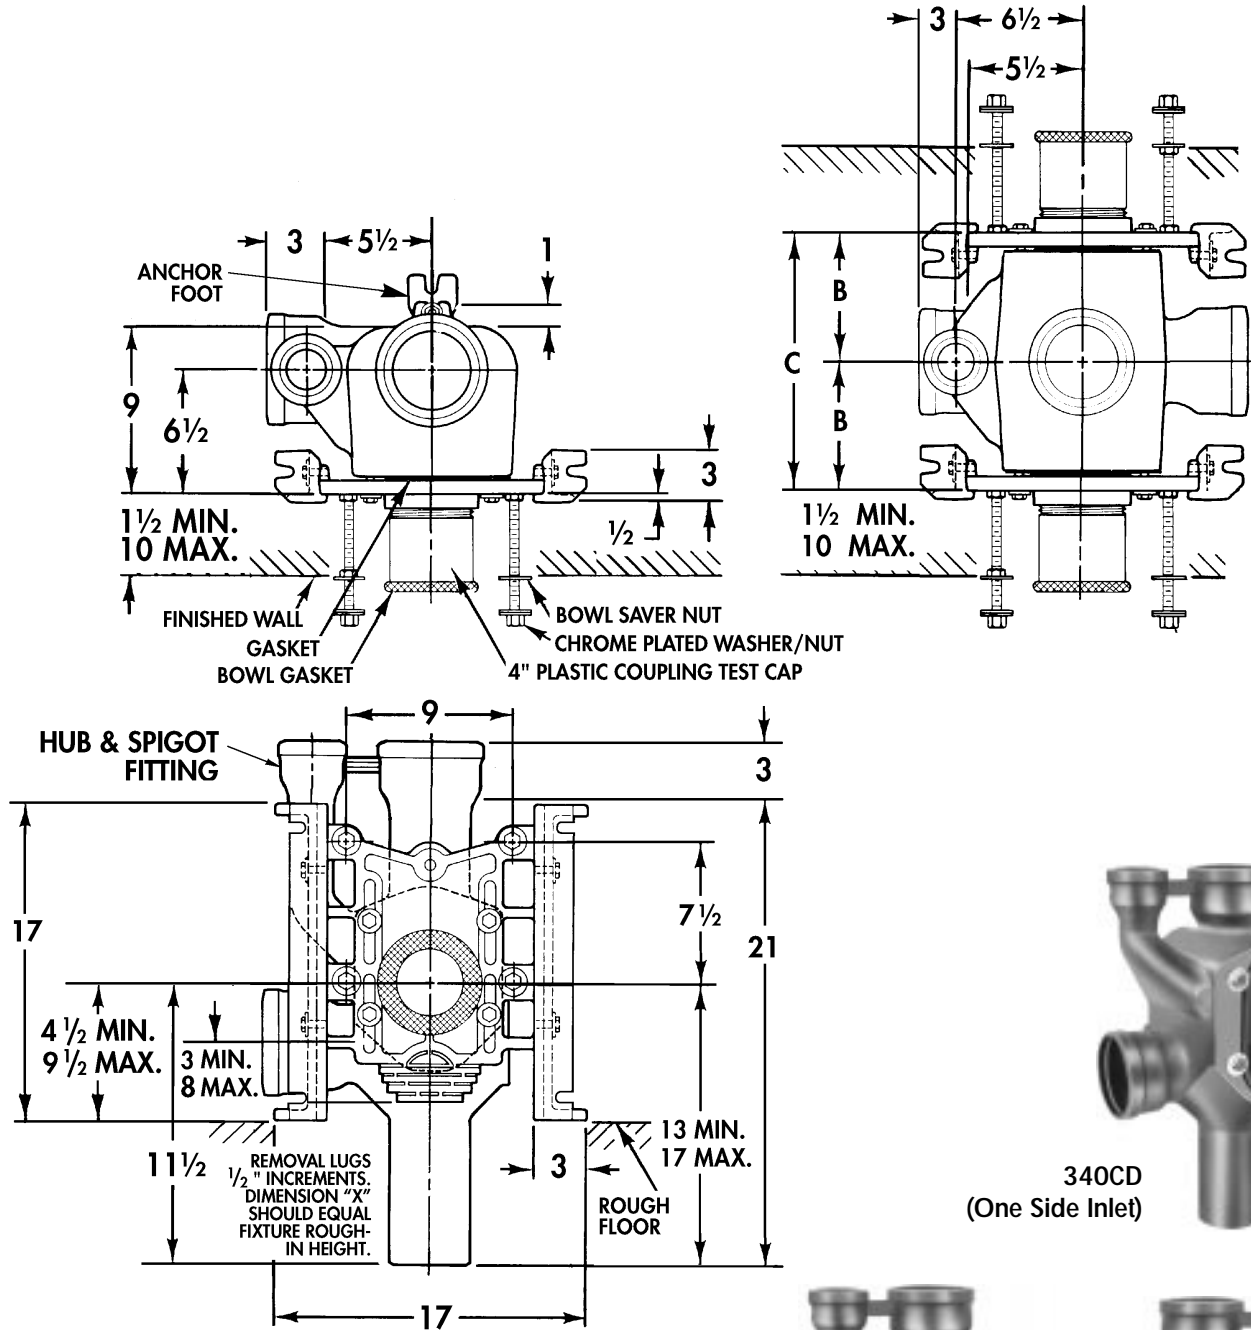

Closet Carriers

WADE

340 Series (Siphon Jet or Blowout)

SV Hub and Spigot single and double adjustable vertical carrier-fitting with 4" side outlet.

SV Hub and Spigot

Cat. No.	Wt. Lbs.
340CL	110
340CR	110
340CD	160

(See pages 1-29, 1-32 for option details)

For 5" and 6" Hub & Spigot Carriers, see page 1-22