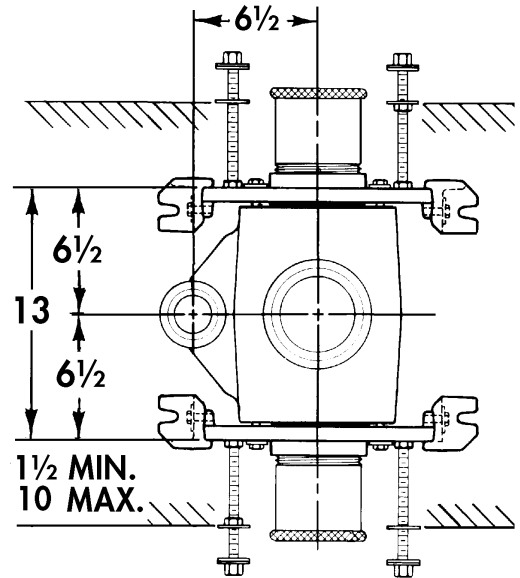

# WADE

**330 Series (Siphon Jet or Blowout)** SV Hub and Spigot single and double adjustable vertical carrier-fitting.

### SV Hub and Spigot

Cat. No.	Wt. Lbs.
330CL	105
330CR	105
330CD	155

(See pages 1-29, 1-32 for option details)