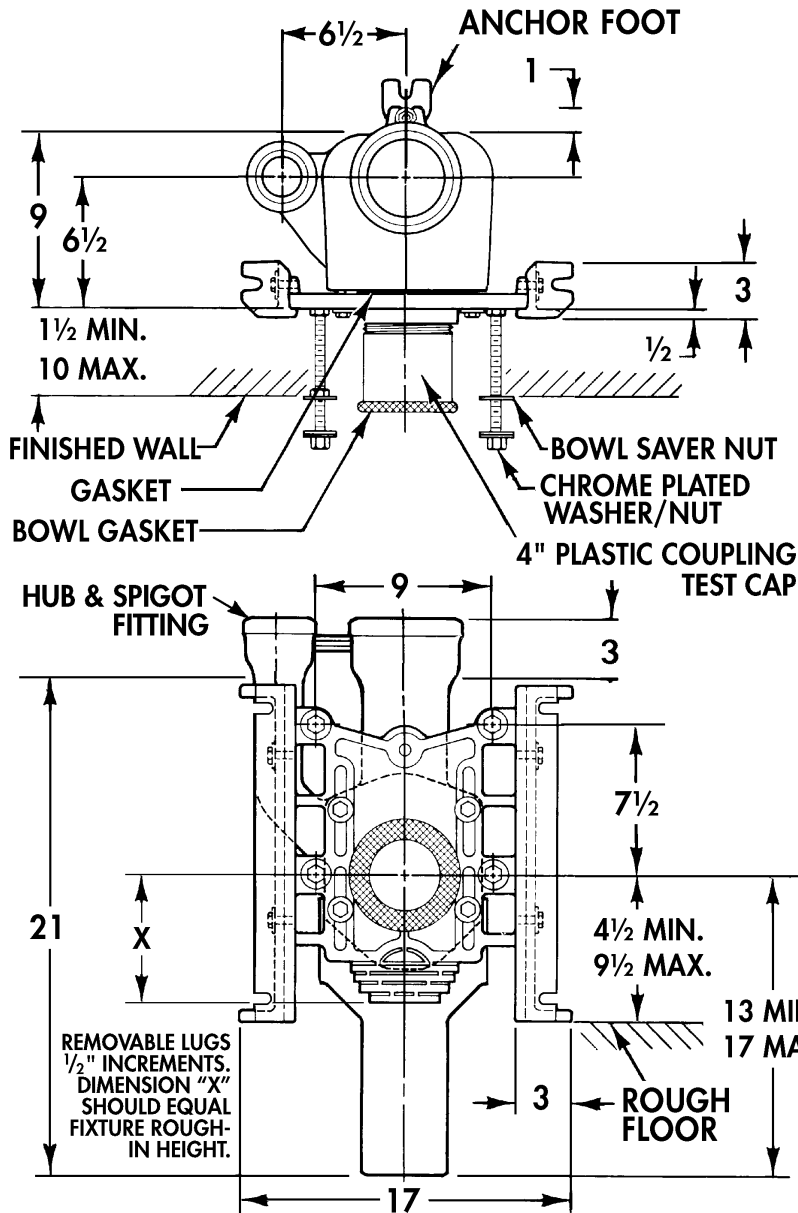

# WADE

**330 Series (Siphon Jet or Blowout)** SV Hub and Spigot single and double adjustable vertical carrier-fitting.

### SV Hub and Spigot

Cat. No.	Wt. Lbs.
330CL	105
330CR	105
330CD	155

(See pages 1-29, 1-32 for option details)